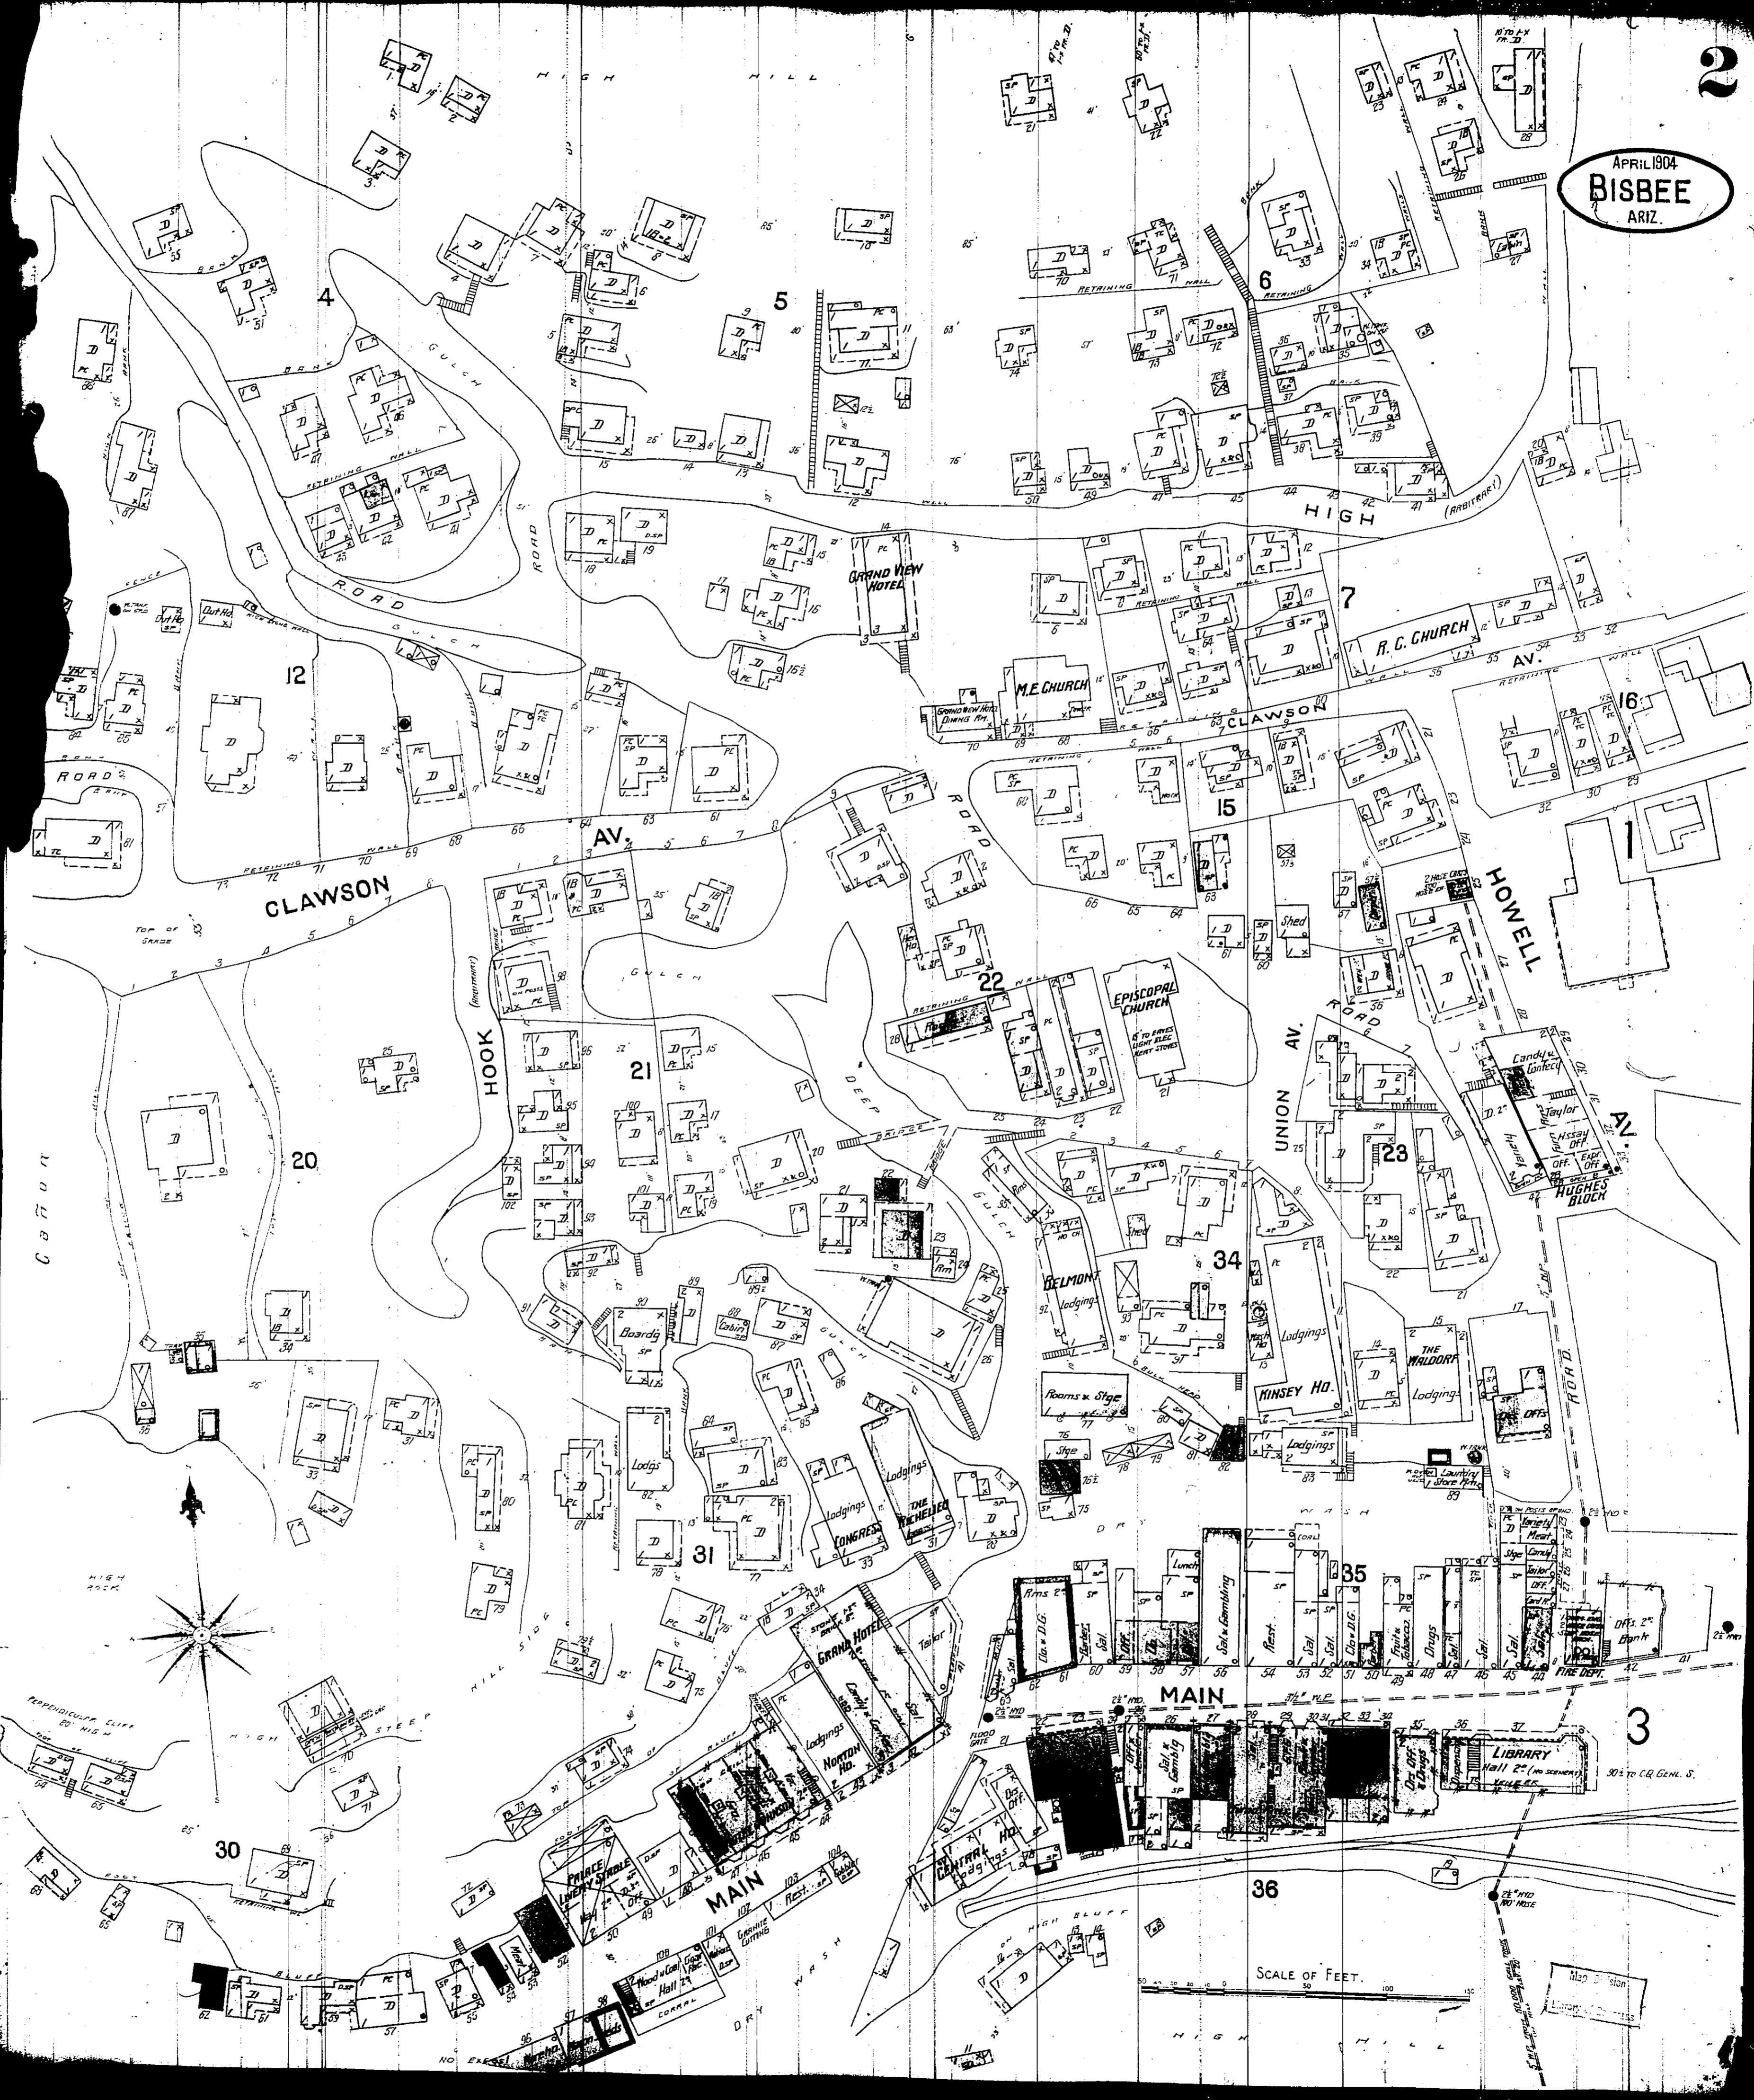

APRIL 1904  
**BISBEE**  
ARIZ.

SCALE OF FEET.  
0 50 100

Map Station