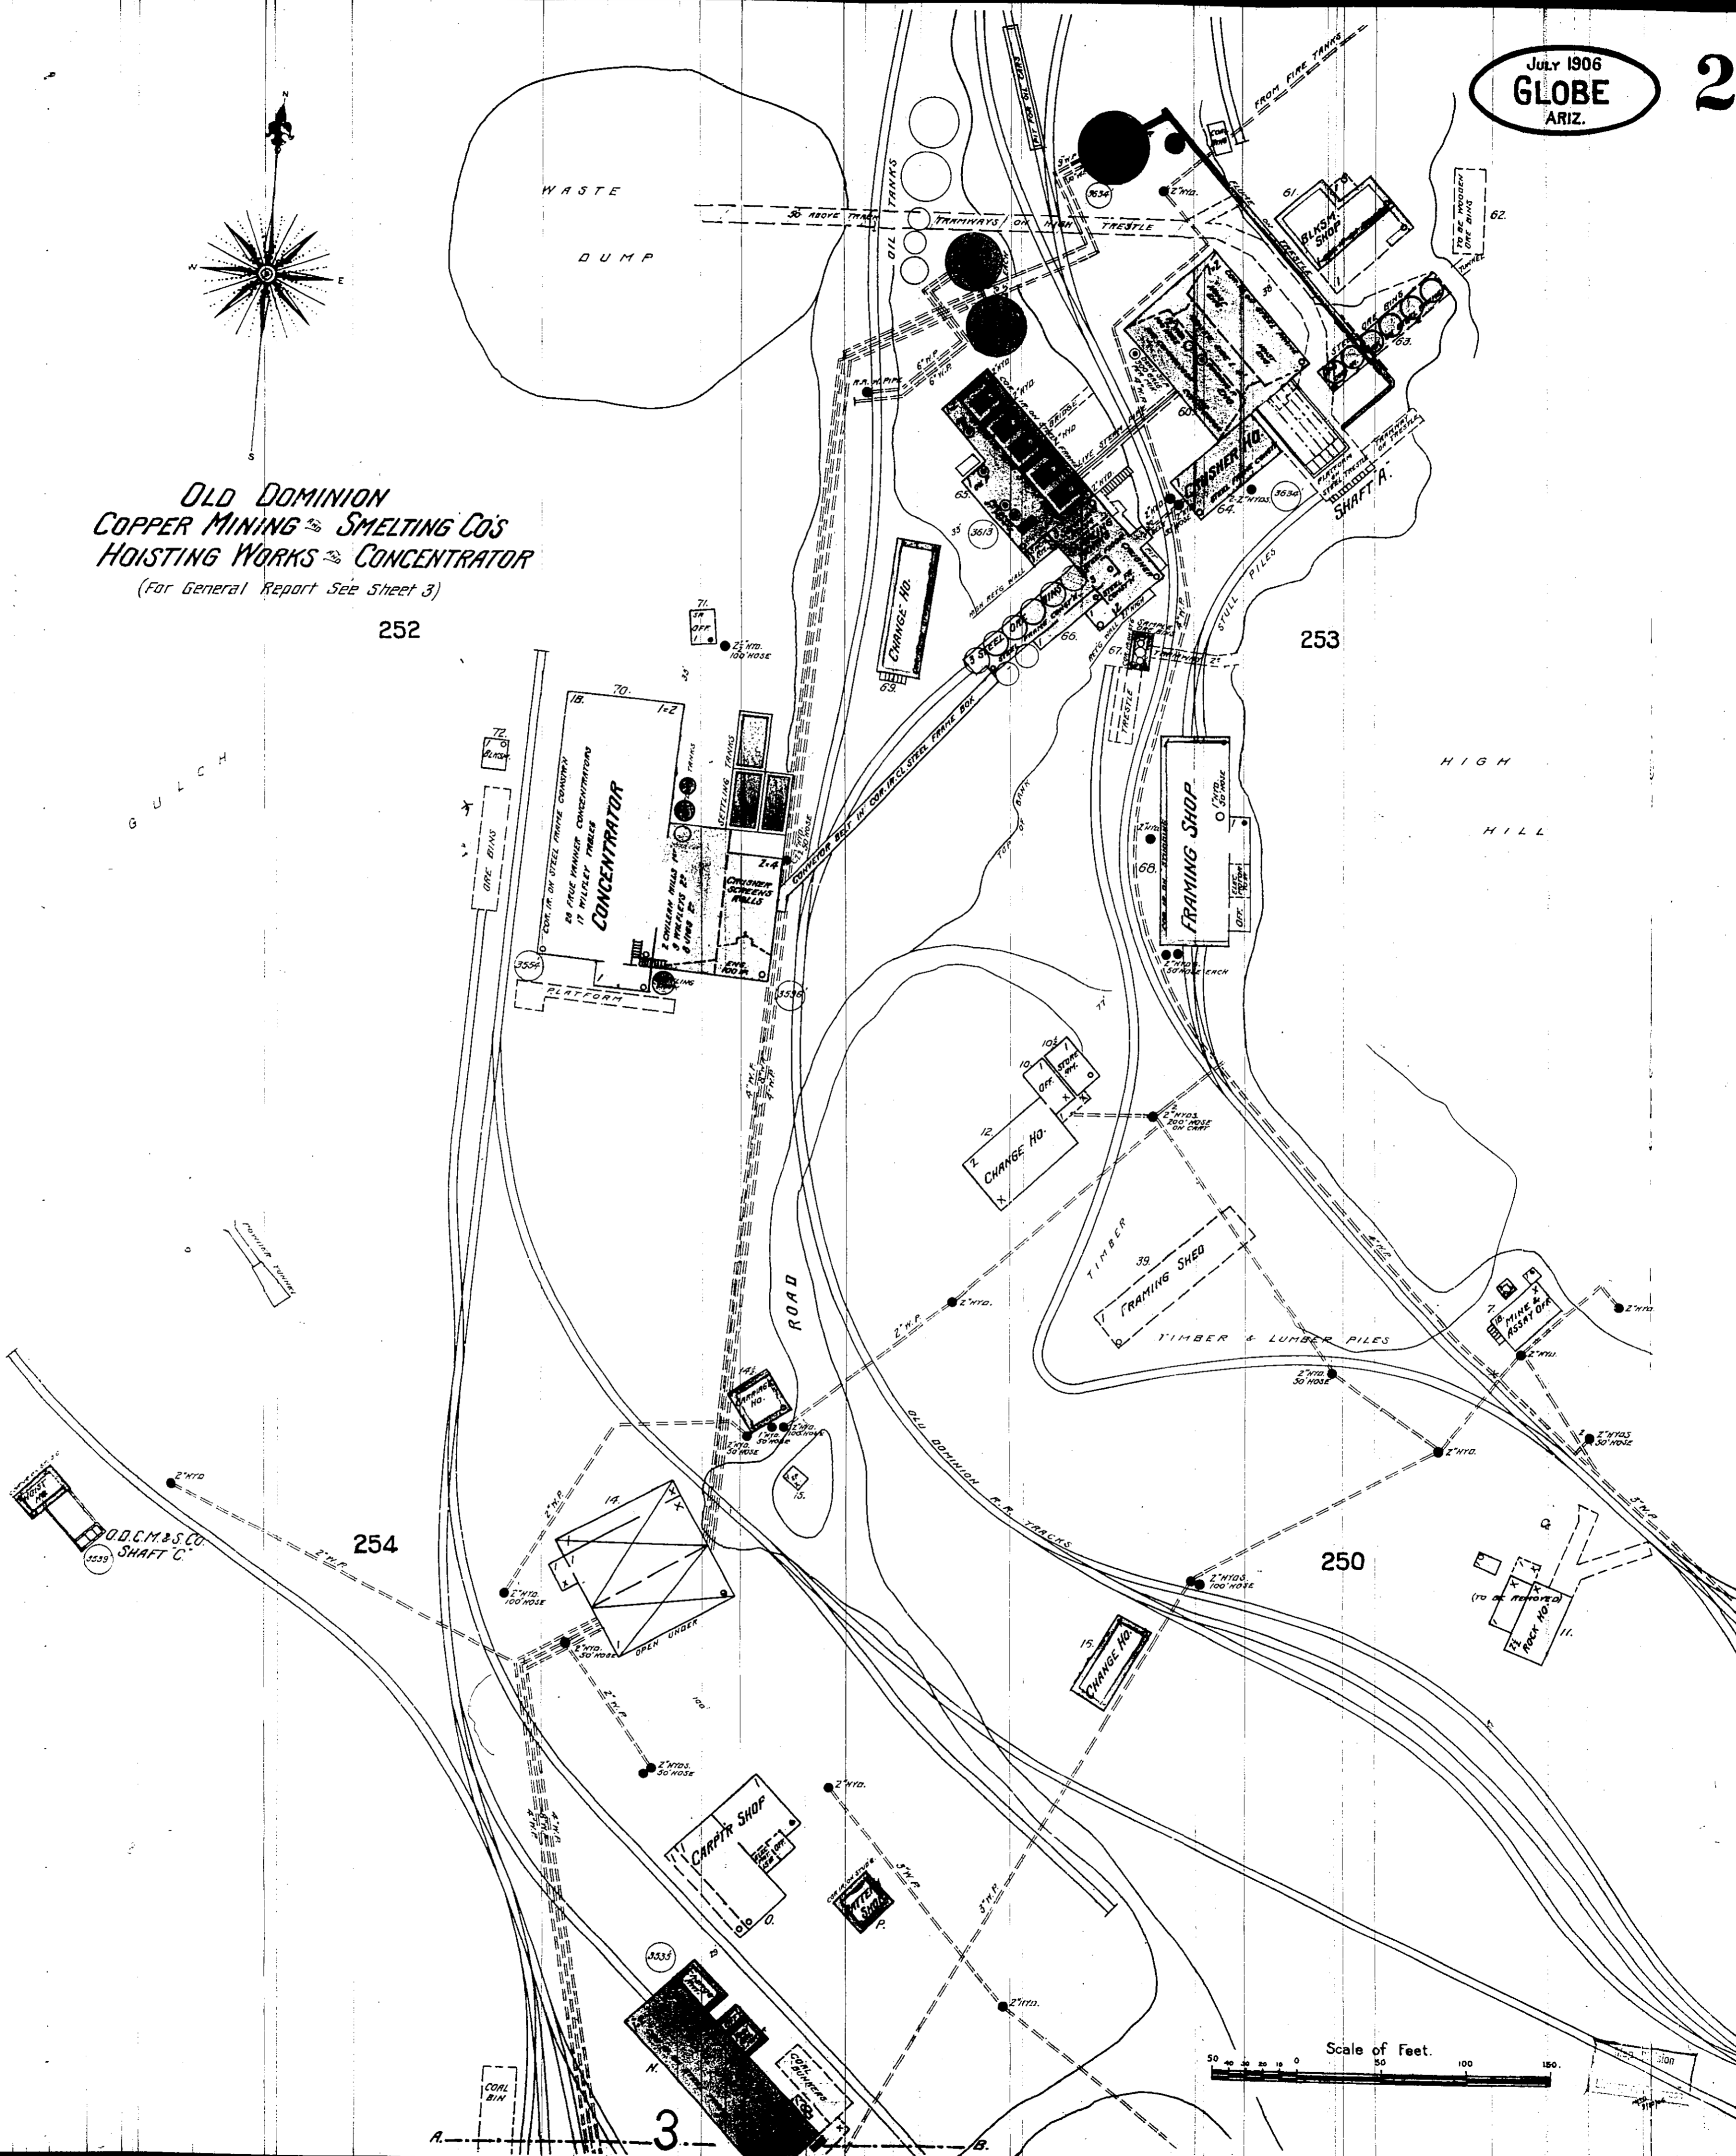

OLD DOMINION
COPPER MINING & SMELTING CO'S
HOISTING WORKS & CONCENTRATOR
(For General Report See Sheet 3)

252

253

254

250

Scale of Feet.

3