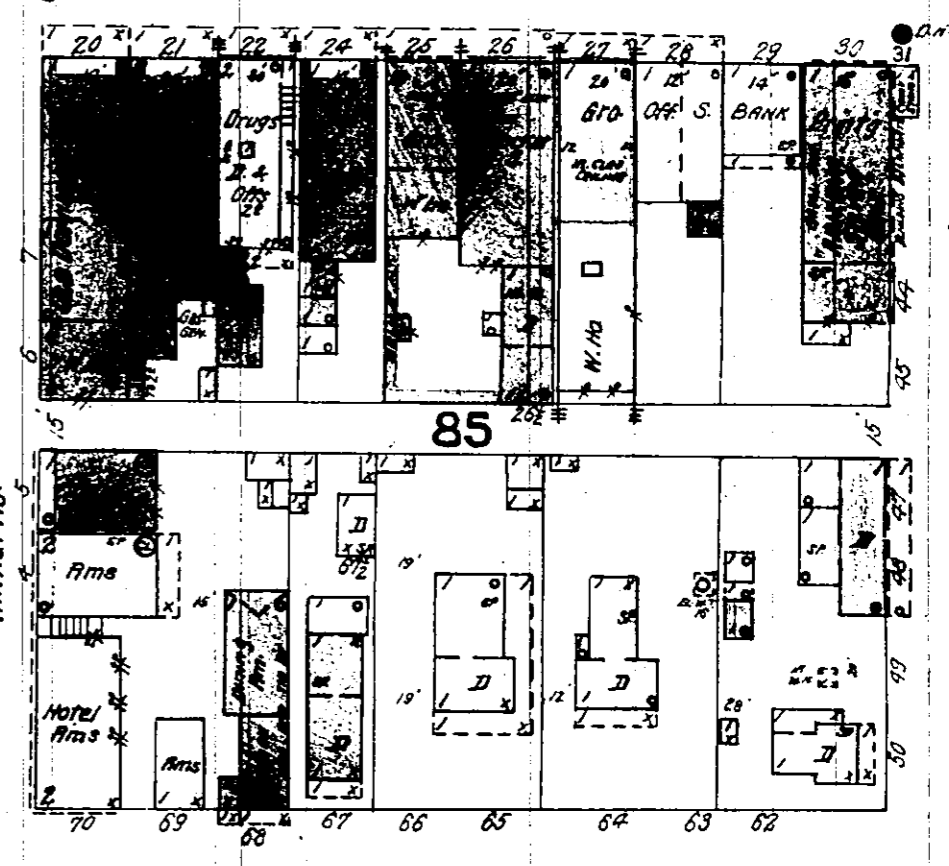

July 1906
GLOBE
ARIZ.

7

CEDAR

30

8

HILL

74

MESQUIT

BROAD

(100 FT. WIDE)

9

86

MESQUIT

PINE

95
WILLOW

6

KLINE ST.

GULCH

73

WINGFIELD STAGE
CO'S STABLES

PUSH

(65 FT. WIDE)

87

PUSH