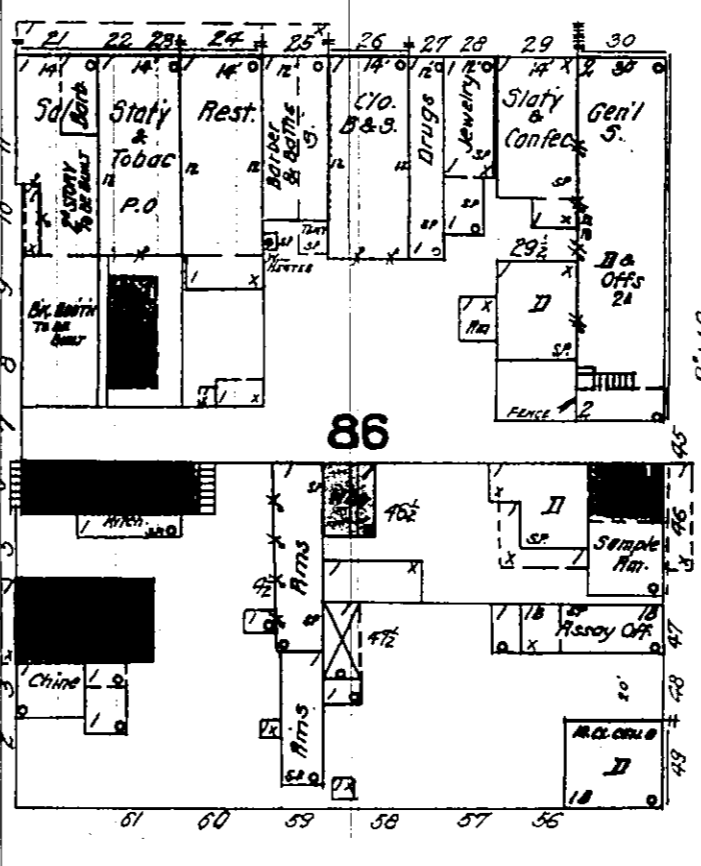

July 1906
GLOBE
ARIZ.

7

CEDAR

30

8

HILL

74

MESQUIT

BROAD

(100 FT. WIDE)

9

86

MESQUIT

PINE

95
WILLOW

6

KLINE ST.

GULCH

73

WINGFIELD STAGE
CO'S STABLES

PUSH

(65 FT. WIDE)

87

PUSH