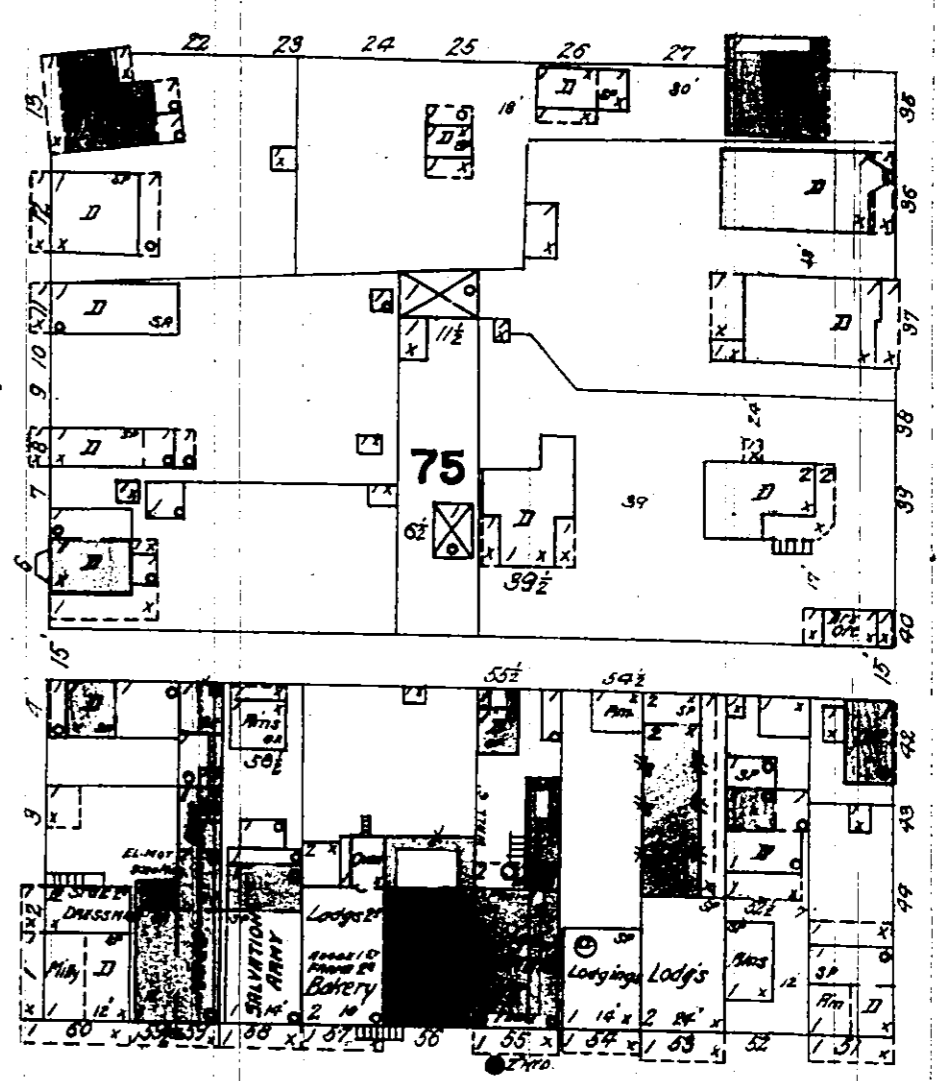

July 1906
GLOBE
ARIZ.

7

CEDAR

30

8

HILL

74

MESQUIT

BROAD

(100 FT. WIDE)

9

86

MESQUIT

PINE

95
WILLOW

6

KLINE ST.

GULCH

73

WINGFIELD STAGE
CO'S STABLES

PUSH

(65 FT. WIDE)

87

PUSH