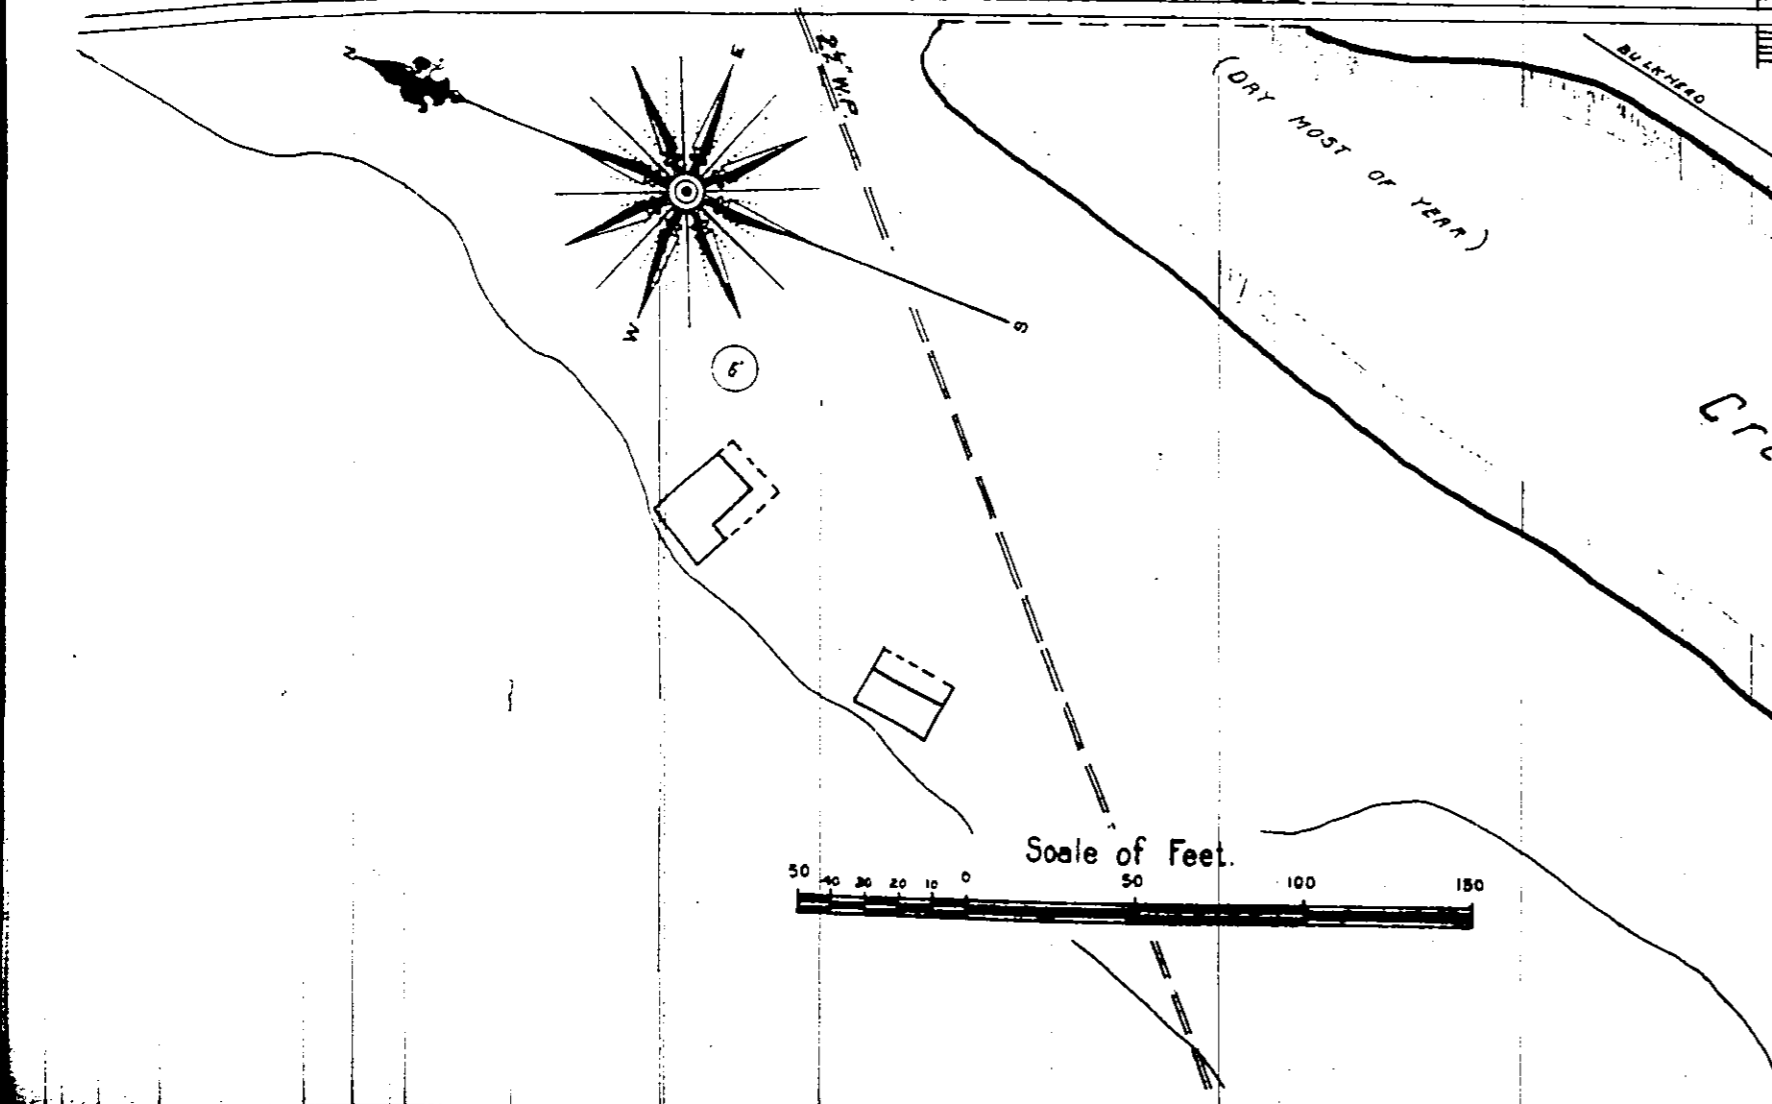

94

Creek

Scale of Feet.

10