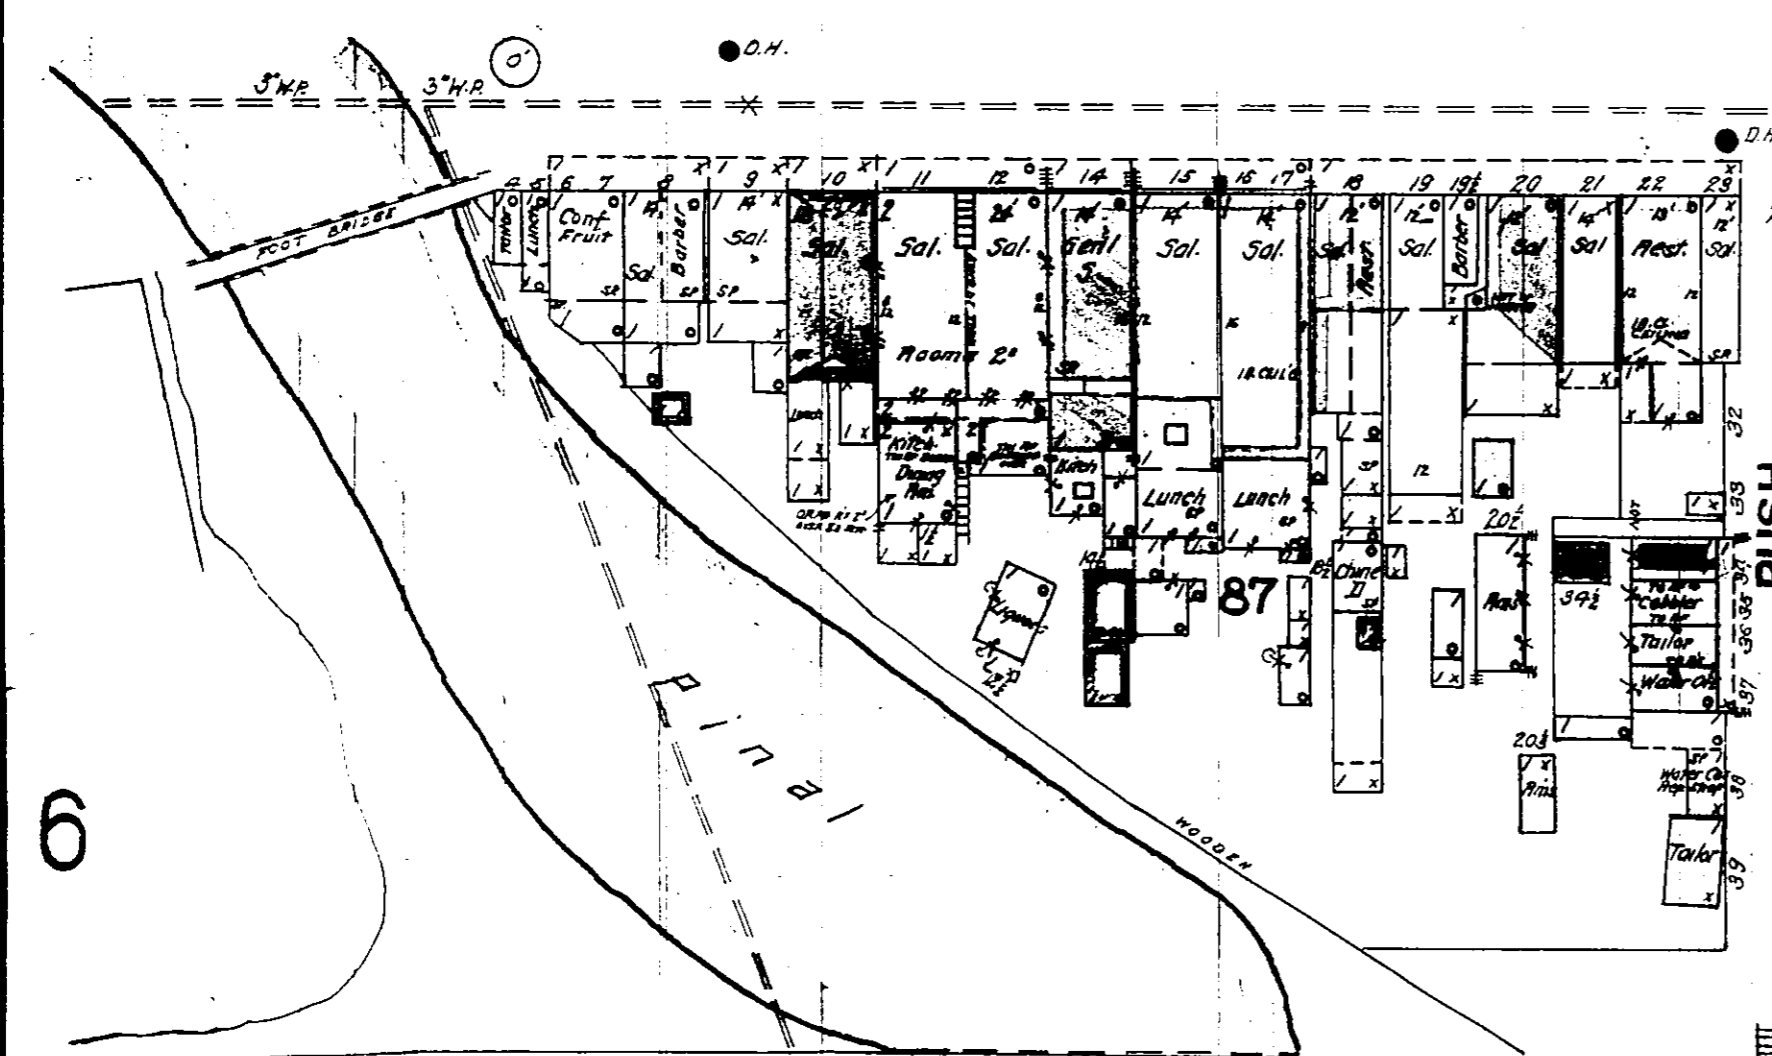

KLINE ST.

GULCH

73

WINGFIELD STAGE
CO'S STABLES

PUSH

(65 FT. WIDE)

87

PUSH