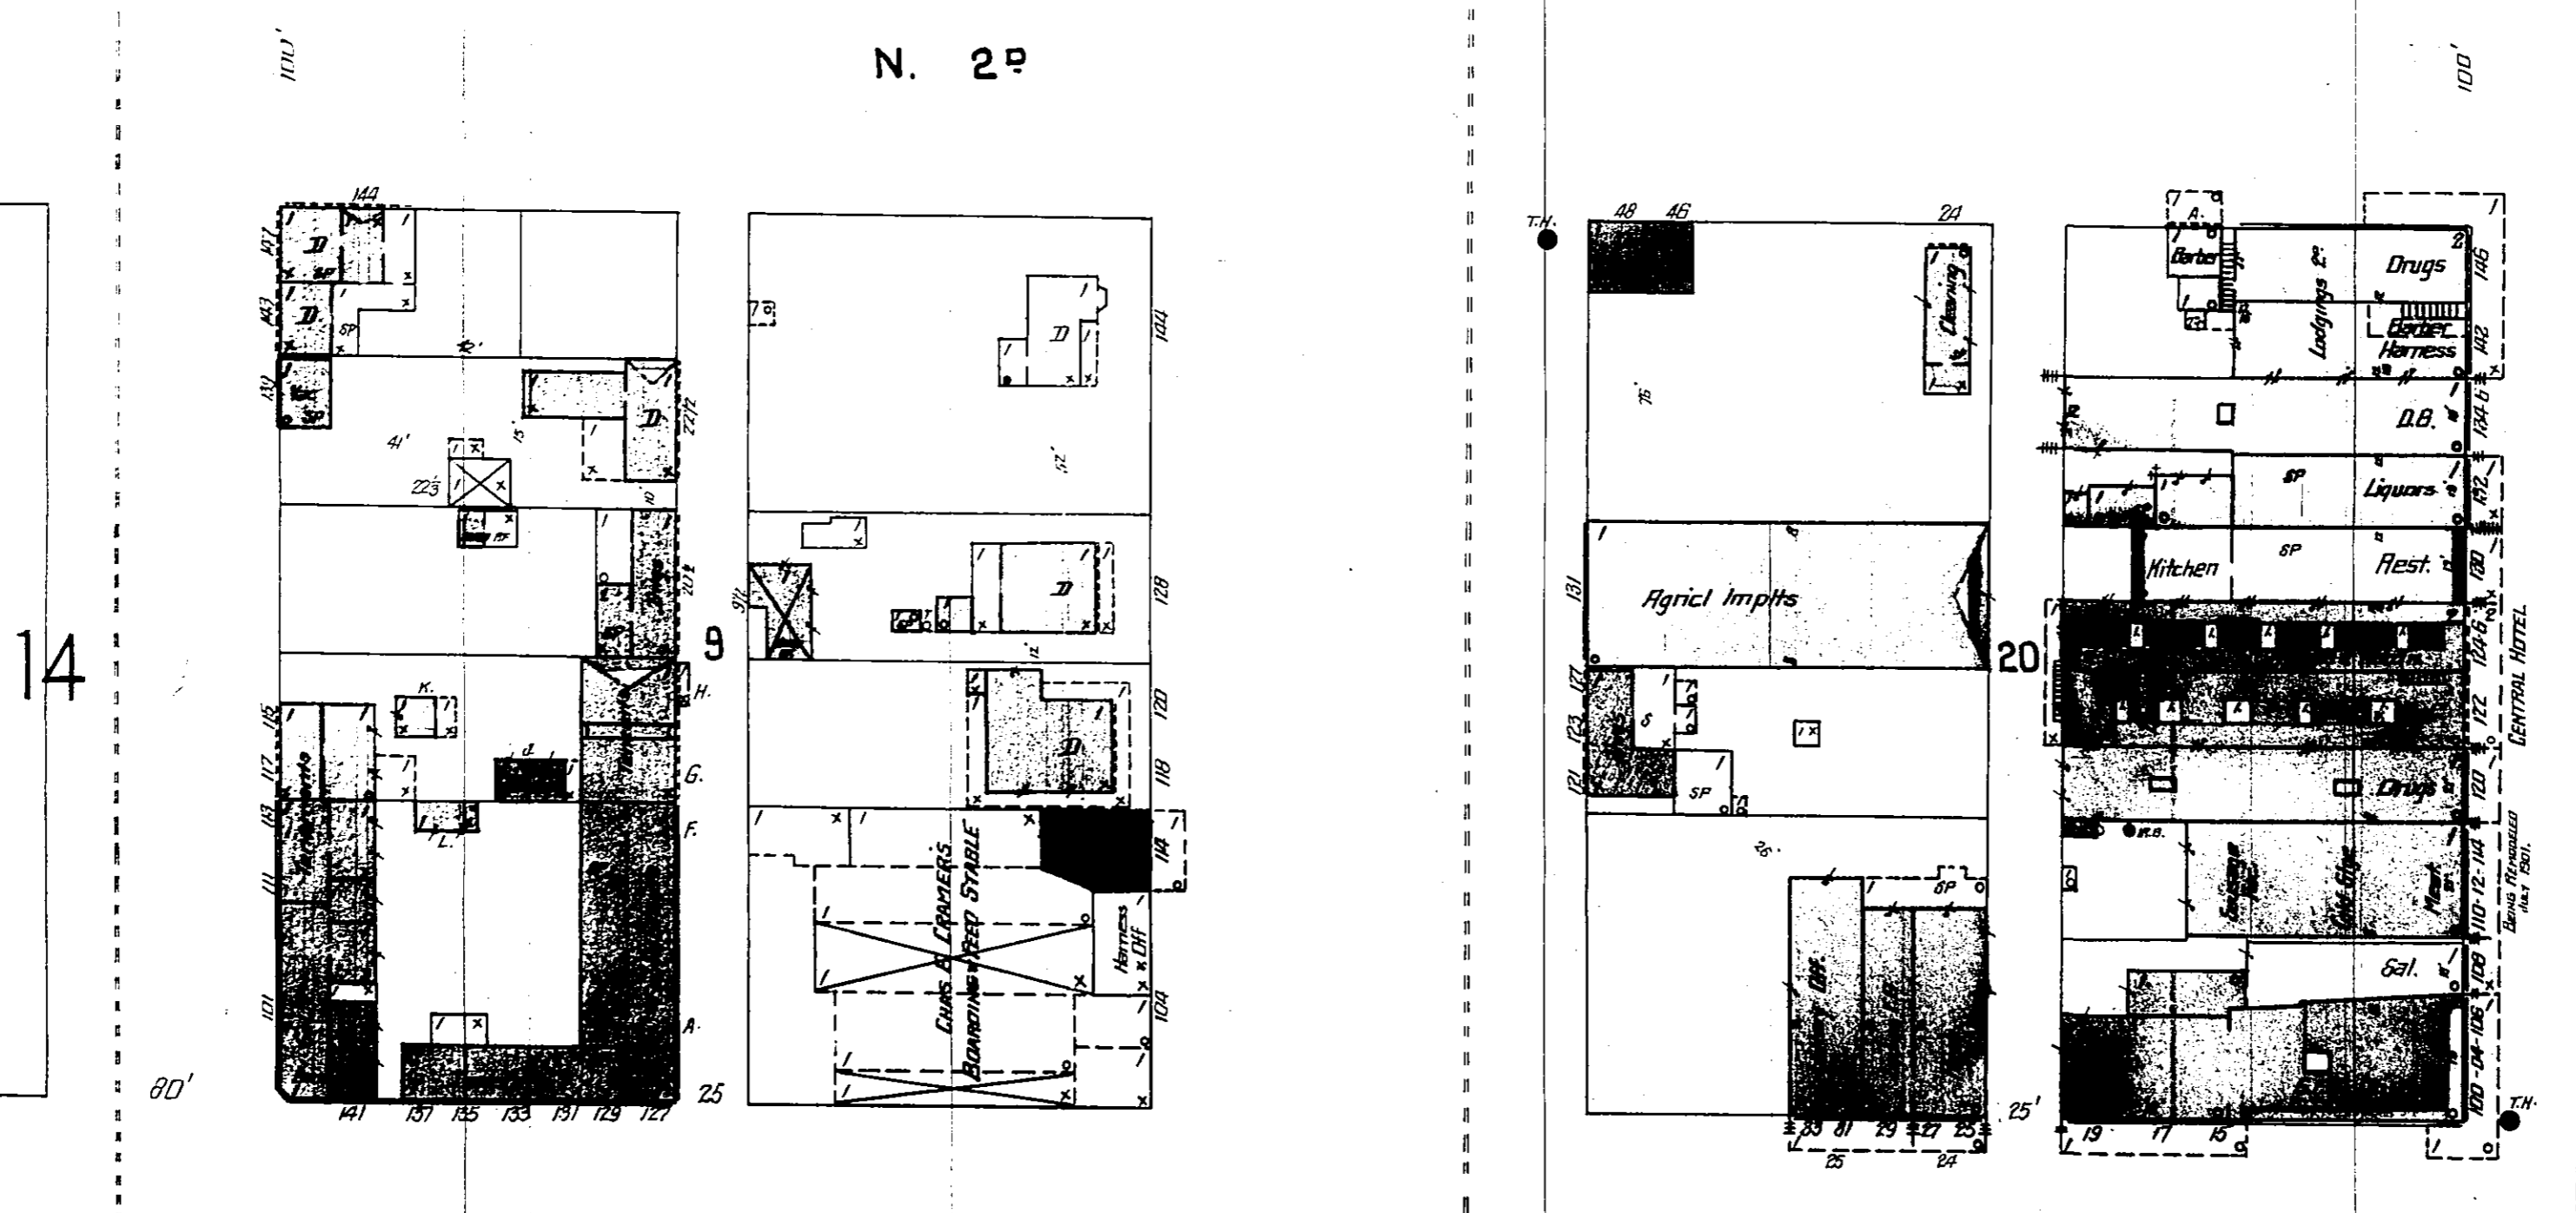

8

(80 ft wide)

*Report Capitol Flour Mills.
Cap. 100,000 lbs. per 24 hrs. ...
Liquor License ...
D.B. License ...*

14

15

E. MONROE

100'

3

N. 4TH

4

100'

N. 3RD

100'

10

N. 2RD

9