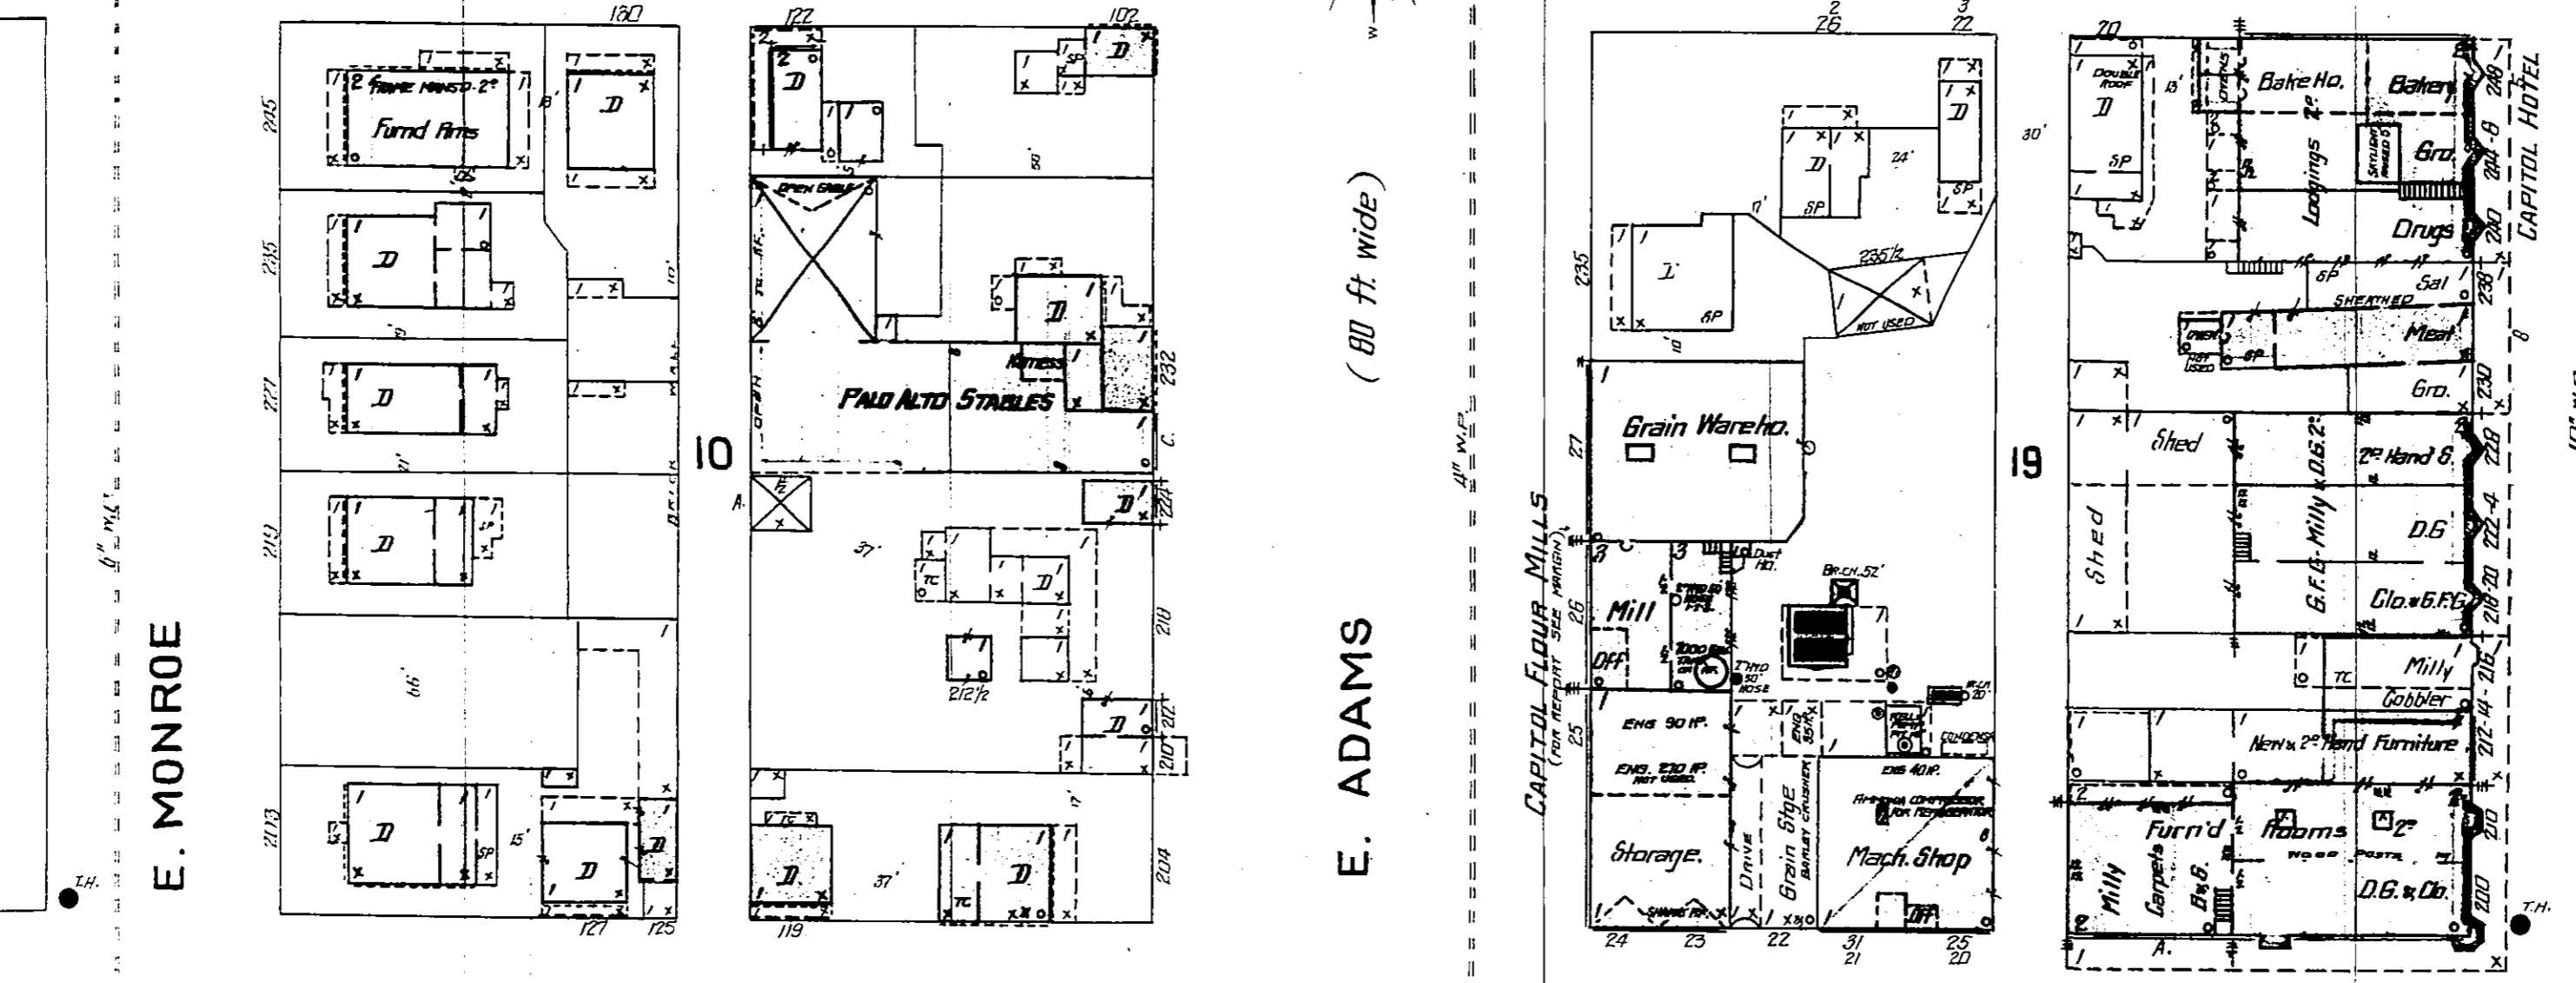

8

(80 ft wide)

*Report Capitol Flour Mills.
Cap. 100,000 lbs. per 24 hrs. ...
Liquor License ...
D.B. License ...*

14

15

E. MONROE

100'

3

N. 4TH

4

100'

N. 3RD

100'

10

N. 2RD

9

N. 1ST

100'

100'

CAPITOL FLOUR MILLS

ARIZONA LAUNDRY

CAPITOL HOTEL

E. WASHINGTON

CENTRAL HOTEL