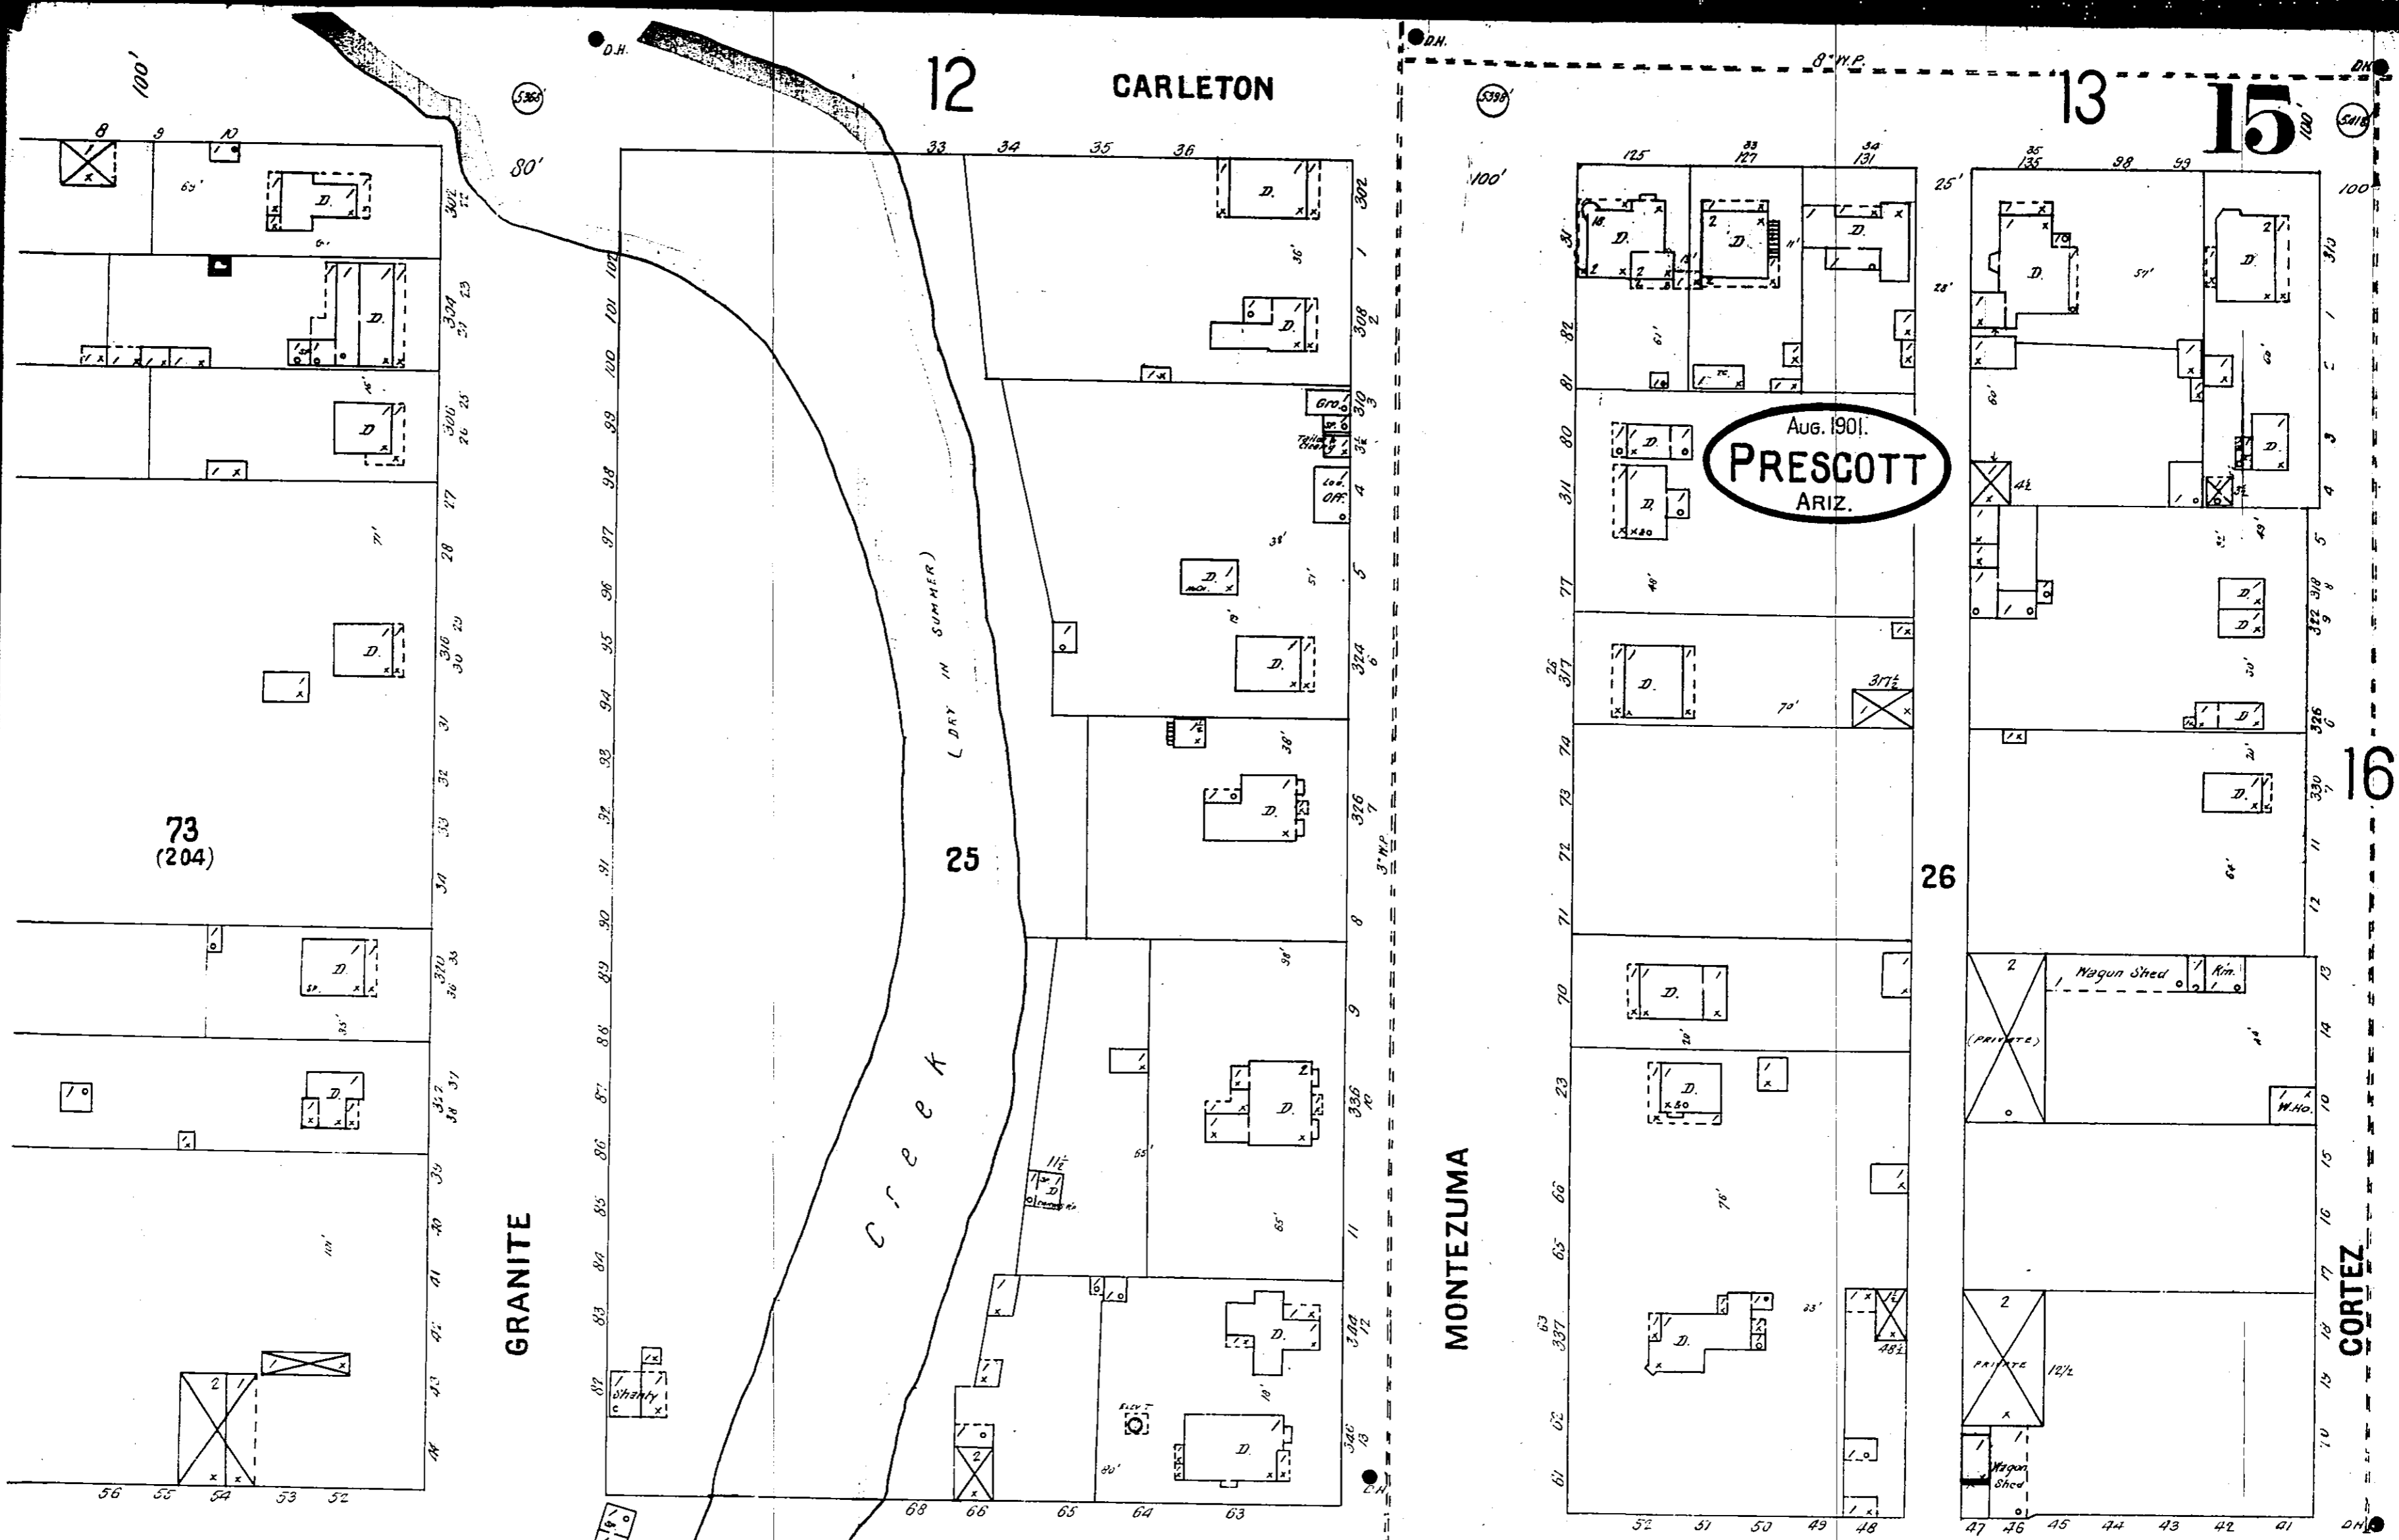

12 CARLETON

13 15

GRANITE

MONTEZUMA

CORTEZ

AUBREY

CITY WATER PIPE No. 10

74 (205)

31

32

16

SCALE OF FEET.