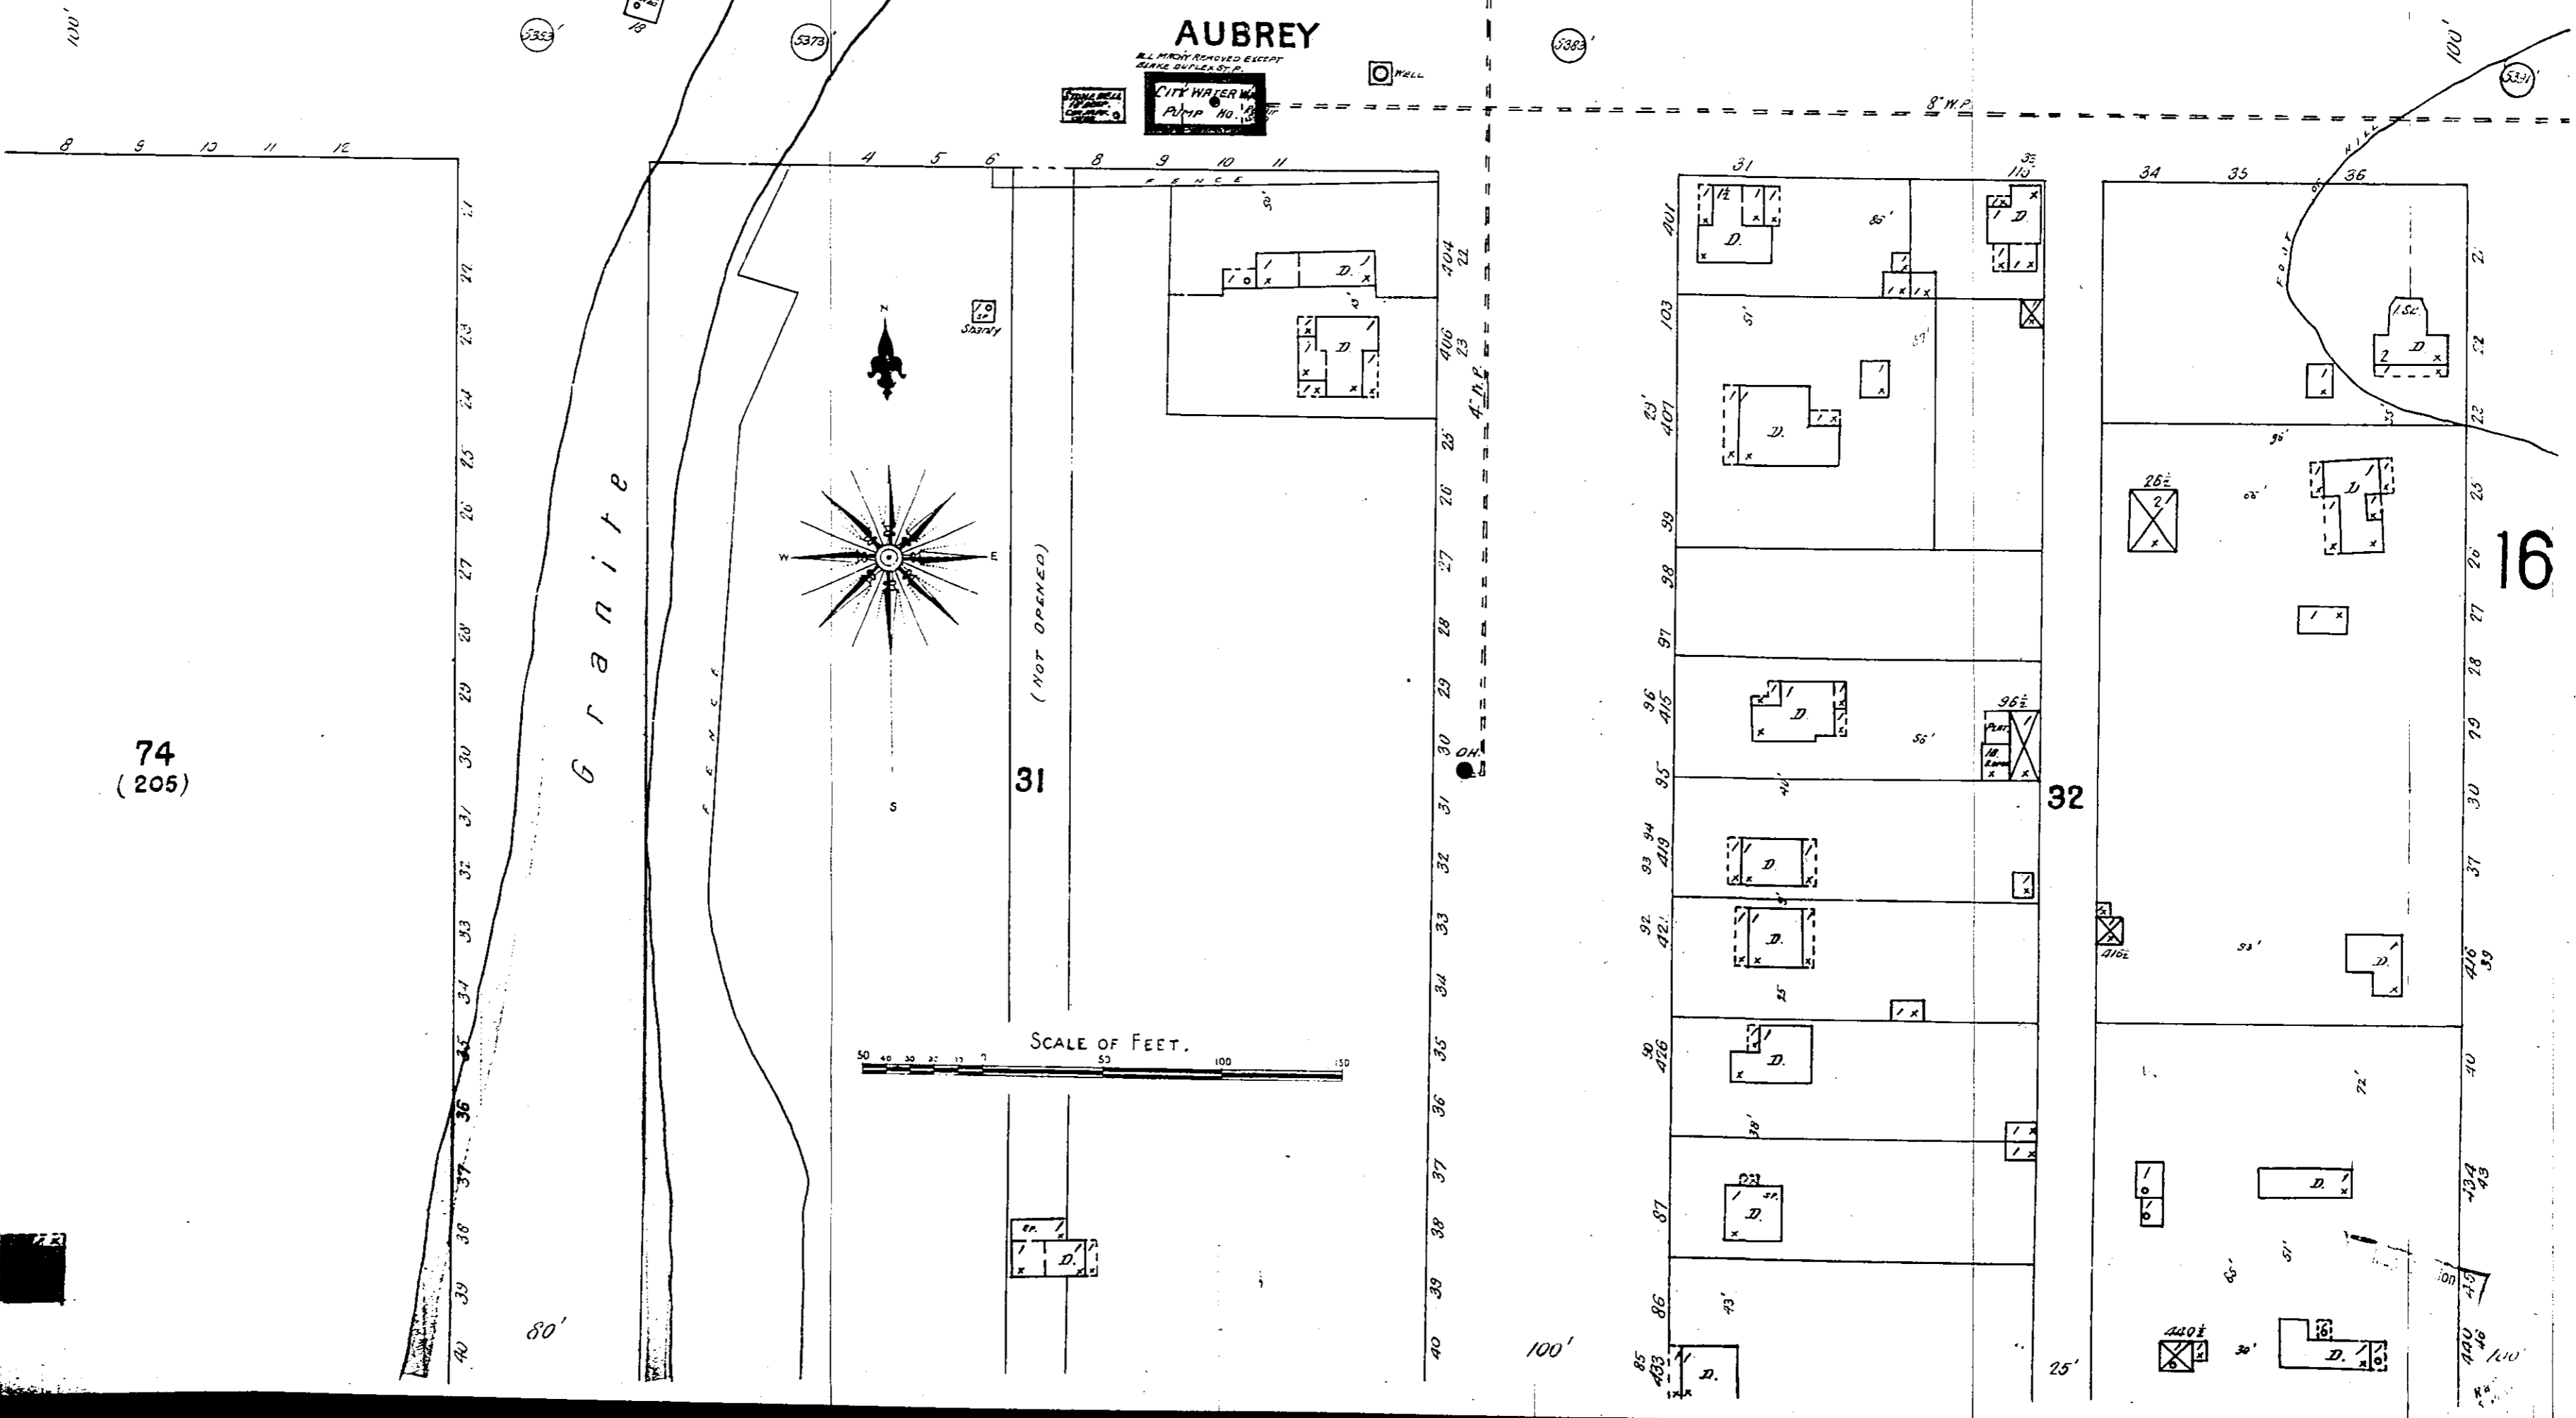

12 CARLETON

13 15

GRANITE

MONTEZUMA

CORTEZ

AUBREY

CITY WATER PIPE No. 10

74 (205)

31

32

16

SCALE OF FEET.