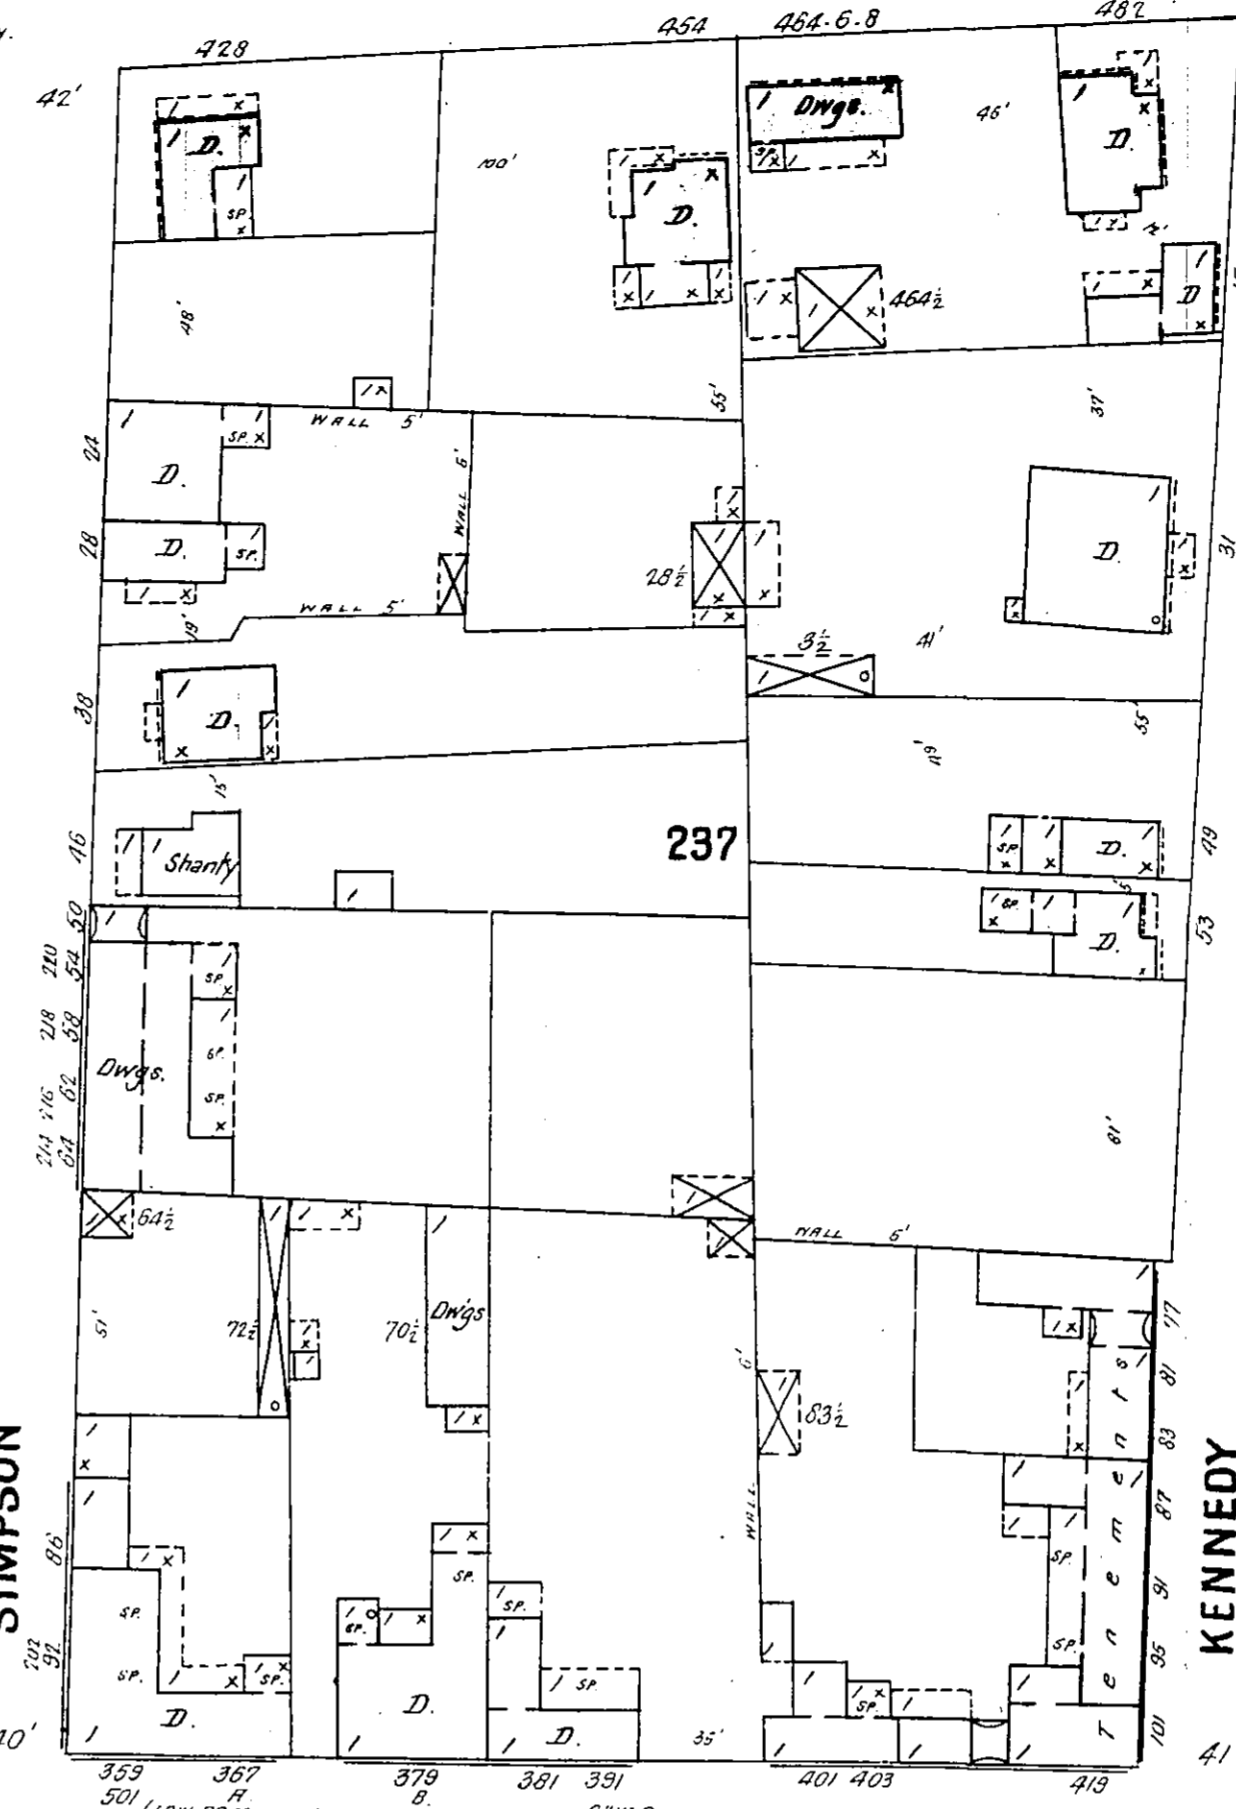

16

S. STONE AV.

18

15

MARCH 1901
TUCSON
ARIZ.

18

240

12

W. CUSHING

SIMPSON

KENNEDY

CONVENT

(St. widened)