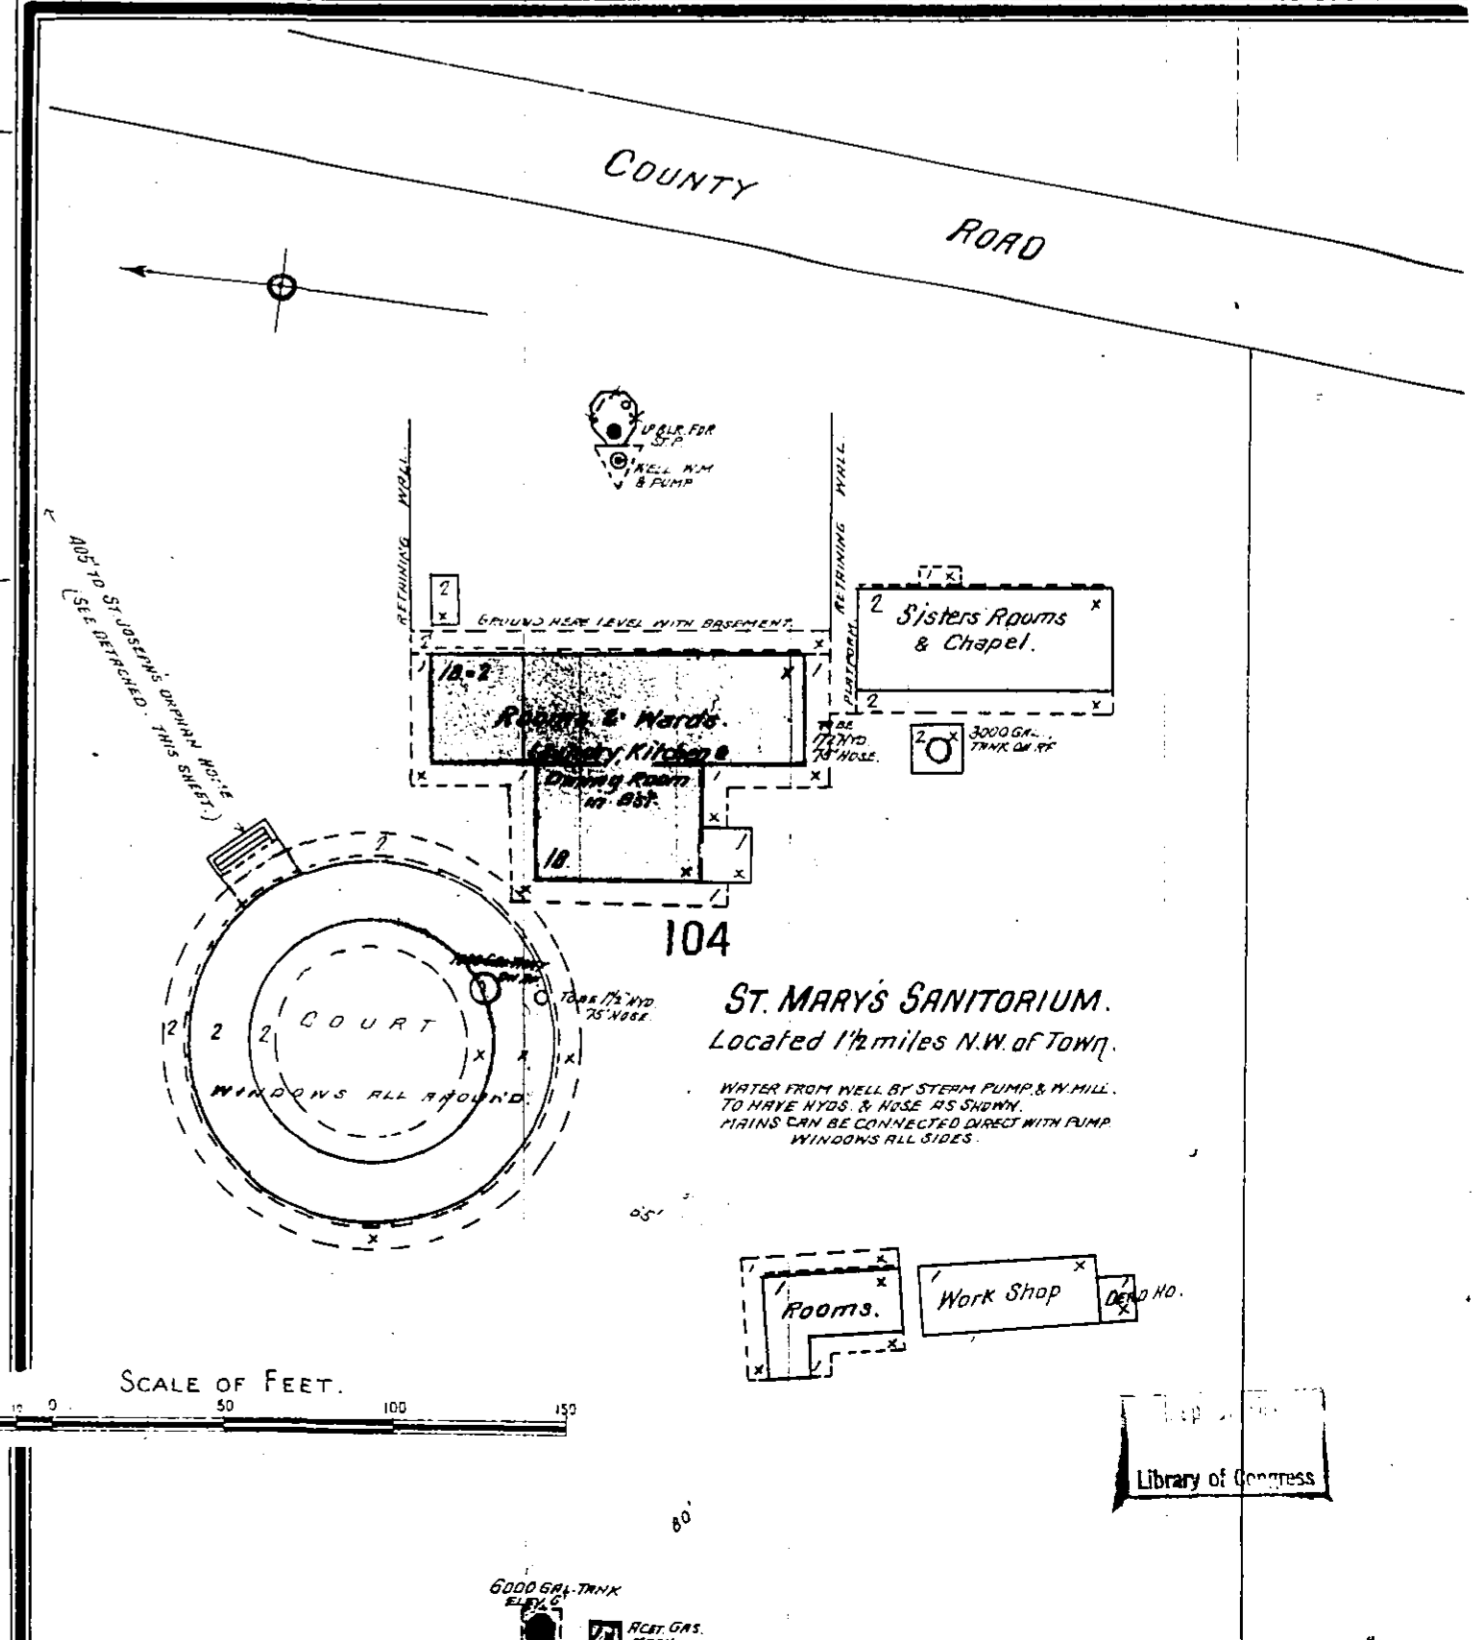

16

S. STONE AV.

18

15

MARCH 1901
TUCSON
ARIZ.

18

240

12

W. CUSHING

SIMPSON

KENNEDY

CONVENT

(St. widened)

S. MYERS

St. Mary's Sanatorium.
Located 1 1/2 miles N.W. of Town.

SCALE OF FEET.

Library of Congress