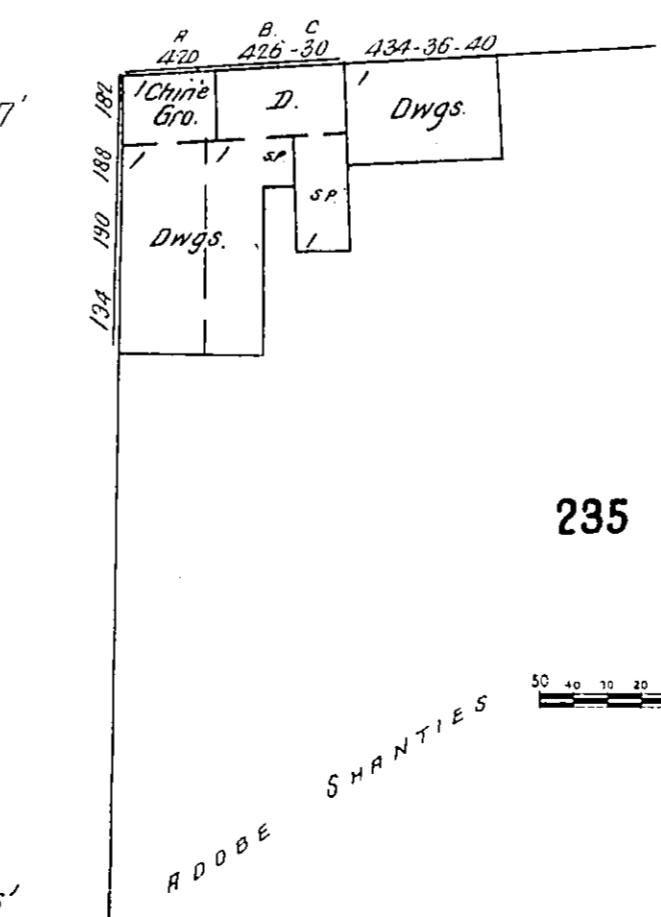

16

S. STONE AV.

18

15

MARCH 1901
TUCSON
ARIZ.

18

240

12

W. CUSHING

SIMPSON

KENNEDY

CONVENT

(St. widened)

S. MYERS

St. Mary's Sanatorium.
Located 1 1/2 miles N.W. of Town.

SCALE OF FEET.

Library of Congress