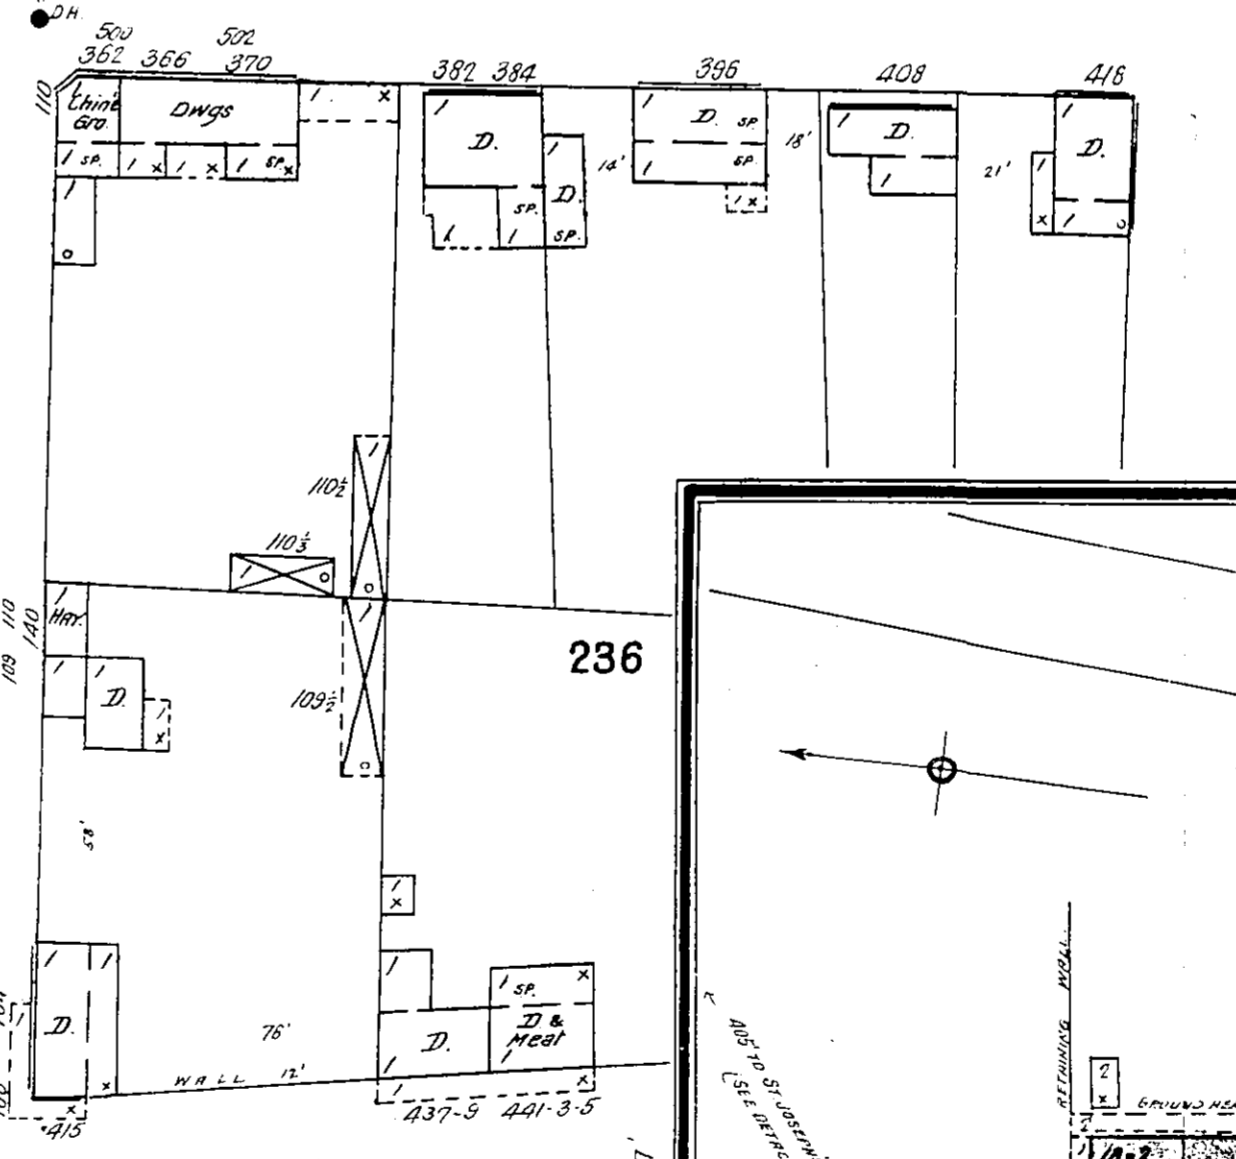

16

S. STONE AV.

18

15

MARCH 1901
TUCSON
ARIZ.

18

240

12

W. CUSHING

SIMPSON

KENNEDY

CONVENT

(St. widened)

S. MYERS

St. Mary's Sanatorium.
Located 1 1/2 miles N.W. of Town.

SCALE OF FEET.

Library of Congress