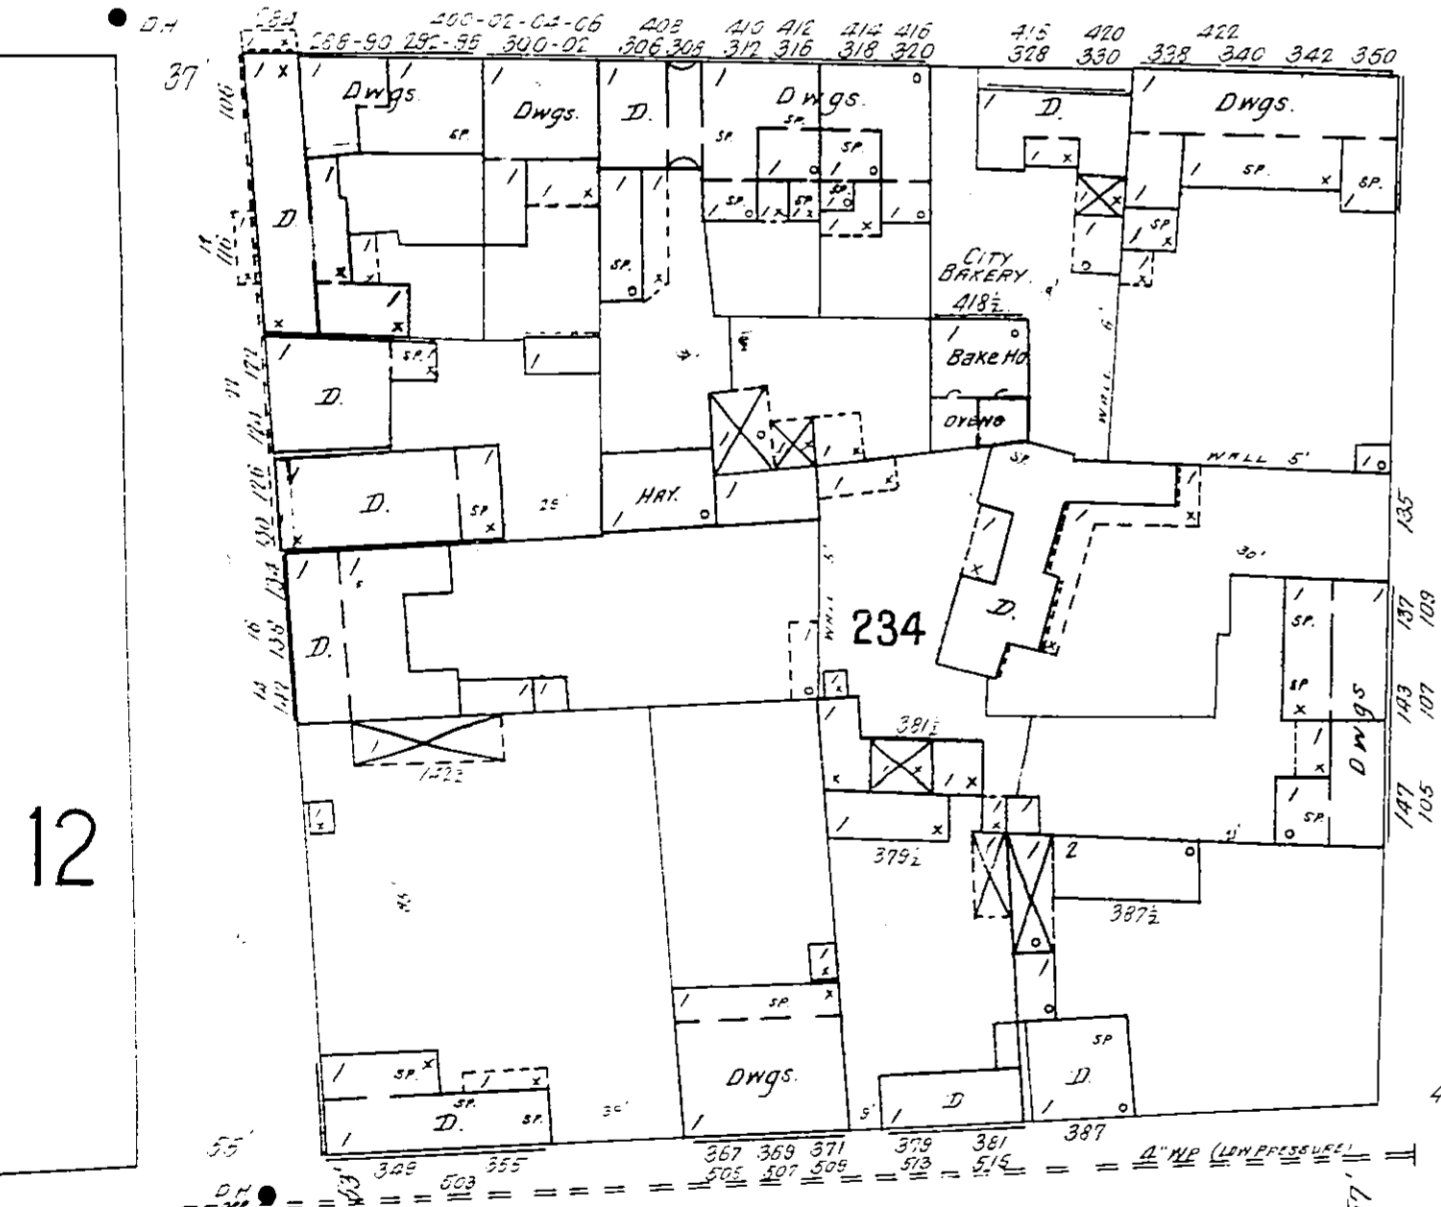

16

S. STONE AV.

18

15

MARCH 1901
TUCSON
ARIZ.

18

240

12

W. CUSHING

SIMPSON

KENNEDY

CONVENT

(St. widened)

S. MYERS

St. Mary's Sanatorium.
Located 1 1/2 miles N.W. of Town.

SCALE OF FEET.

Library of Congress