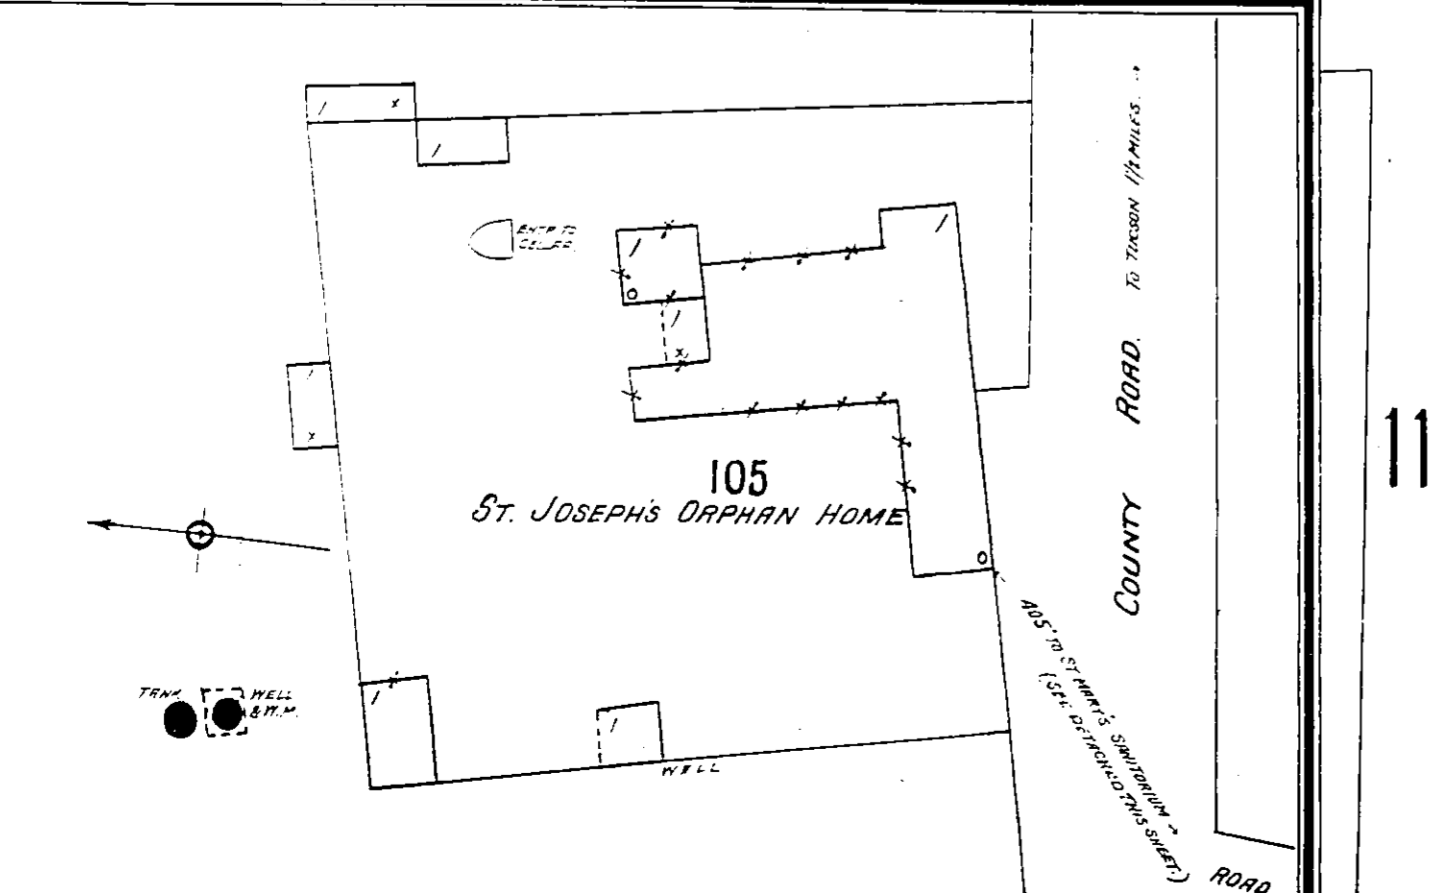

16

S. STONE AV.

18

15

MARCH 1901
TUCSON
ARIZ.

18

240

12

W. CUSHING

SIMPSON

KENNEDY

CONVENT

(St. widened)

S. MYERS

St. Mary's Sanatorium.
Located 1 1/2 miles N.W. of Town.

SCALE OF FEET.

Library of Congress