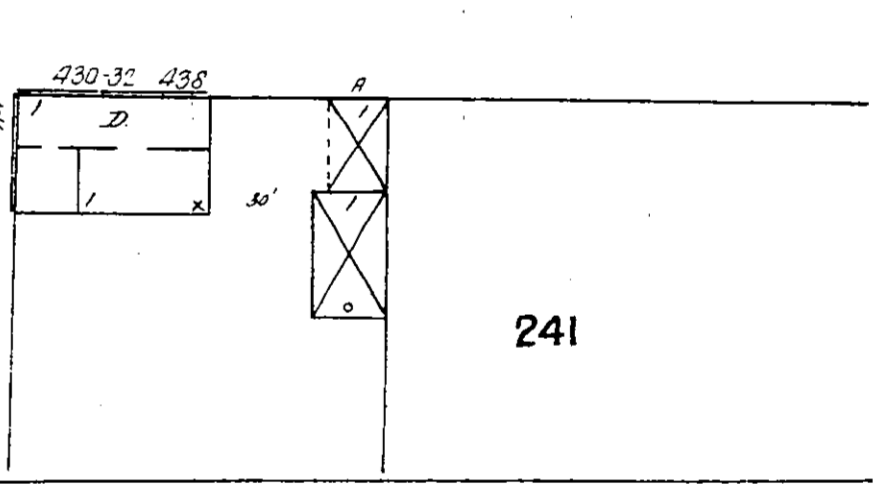

16

S. STONE AV.

18

15

MARCH 1901
TUCSON
ARIZ.

18

240

12

W. CUSHING

SIMPSON

KENNEDY

CONVENT

(St. widened)

S. MYERS

St. Mary's Sanatorium.
Located 1 1/2 miles N.W. of Town.

SCALE OF FEET.

Library of Congress