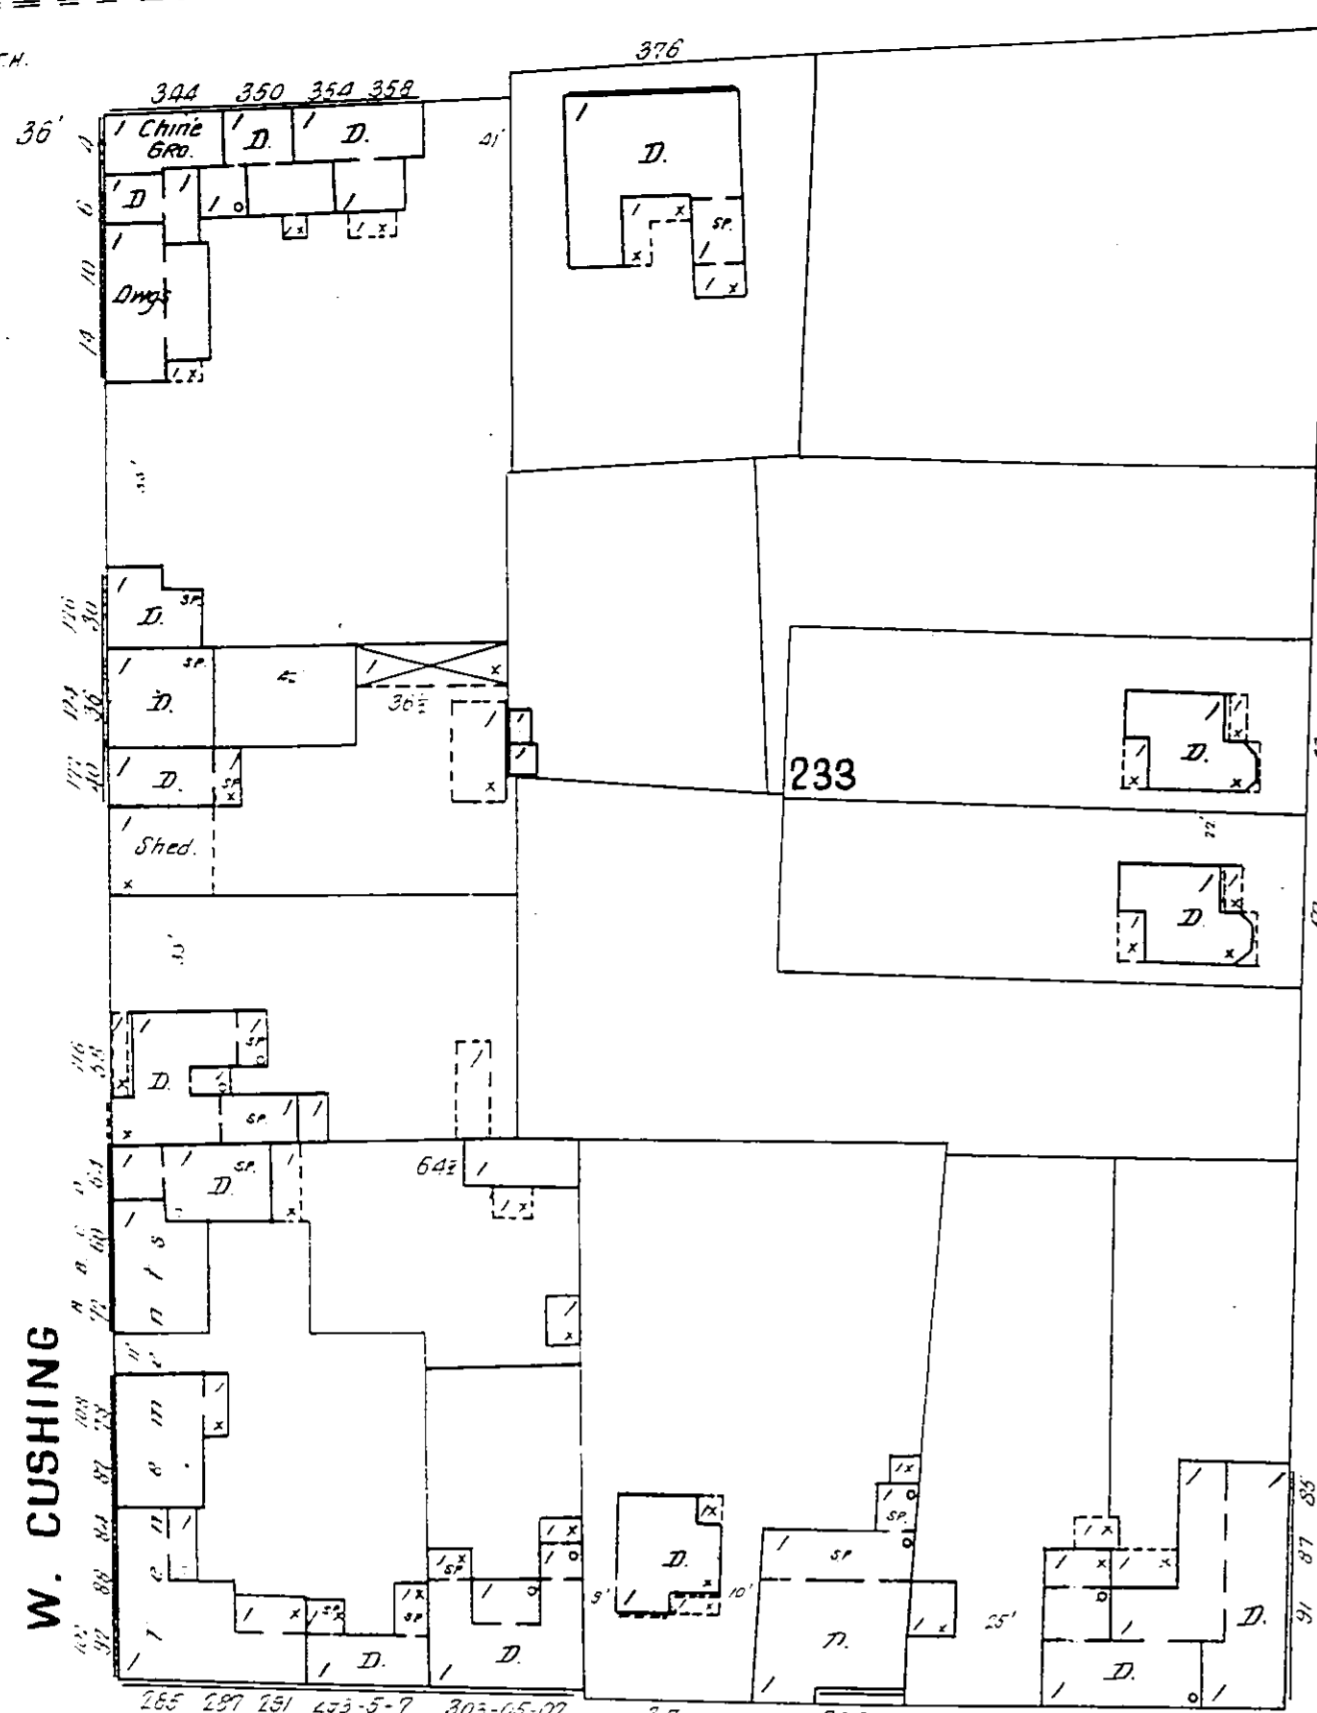

16

S. STONE AV.

18

15

MARCH 1901
TUCSON
ARIZ.

18

240

12

W. CUSHING

SIMPSON

KENNEDY

CONVENT

(St. widened)