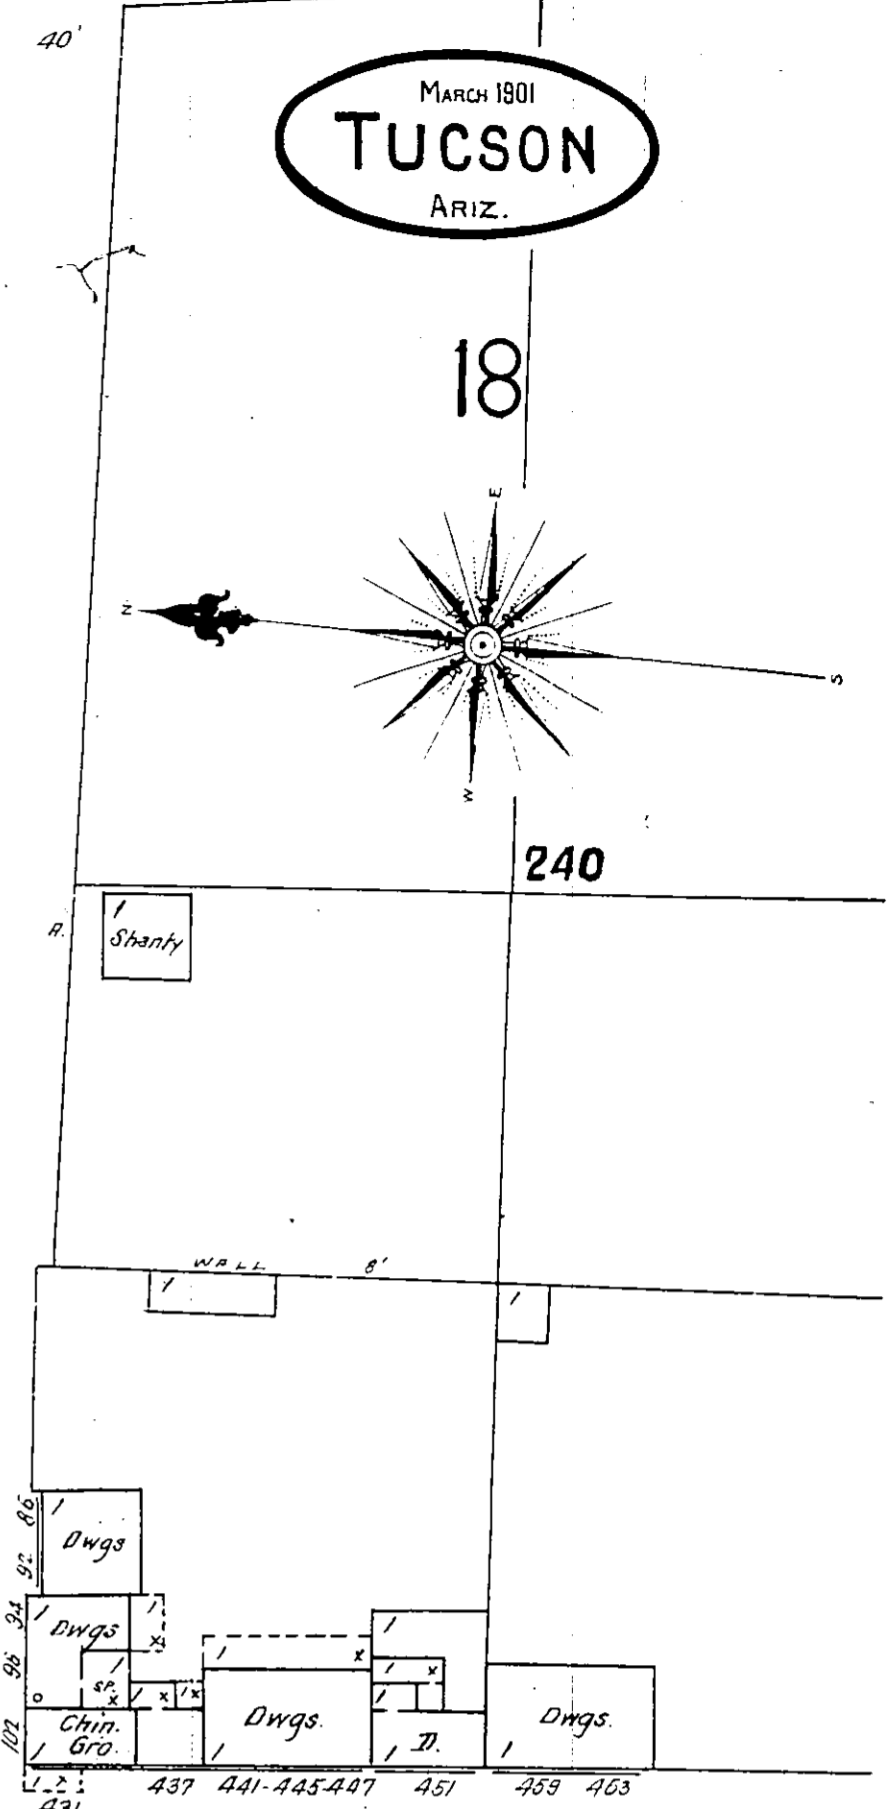

16

S. STONE AV.

18

15

MARCH 1901
TUCSON
ARIZ.

18

240

12

W. CUSHING

SIMPSON

KENNEDY

CONVENT

(St. widened)