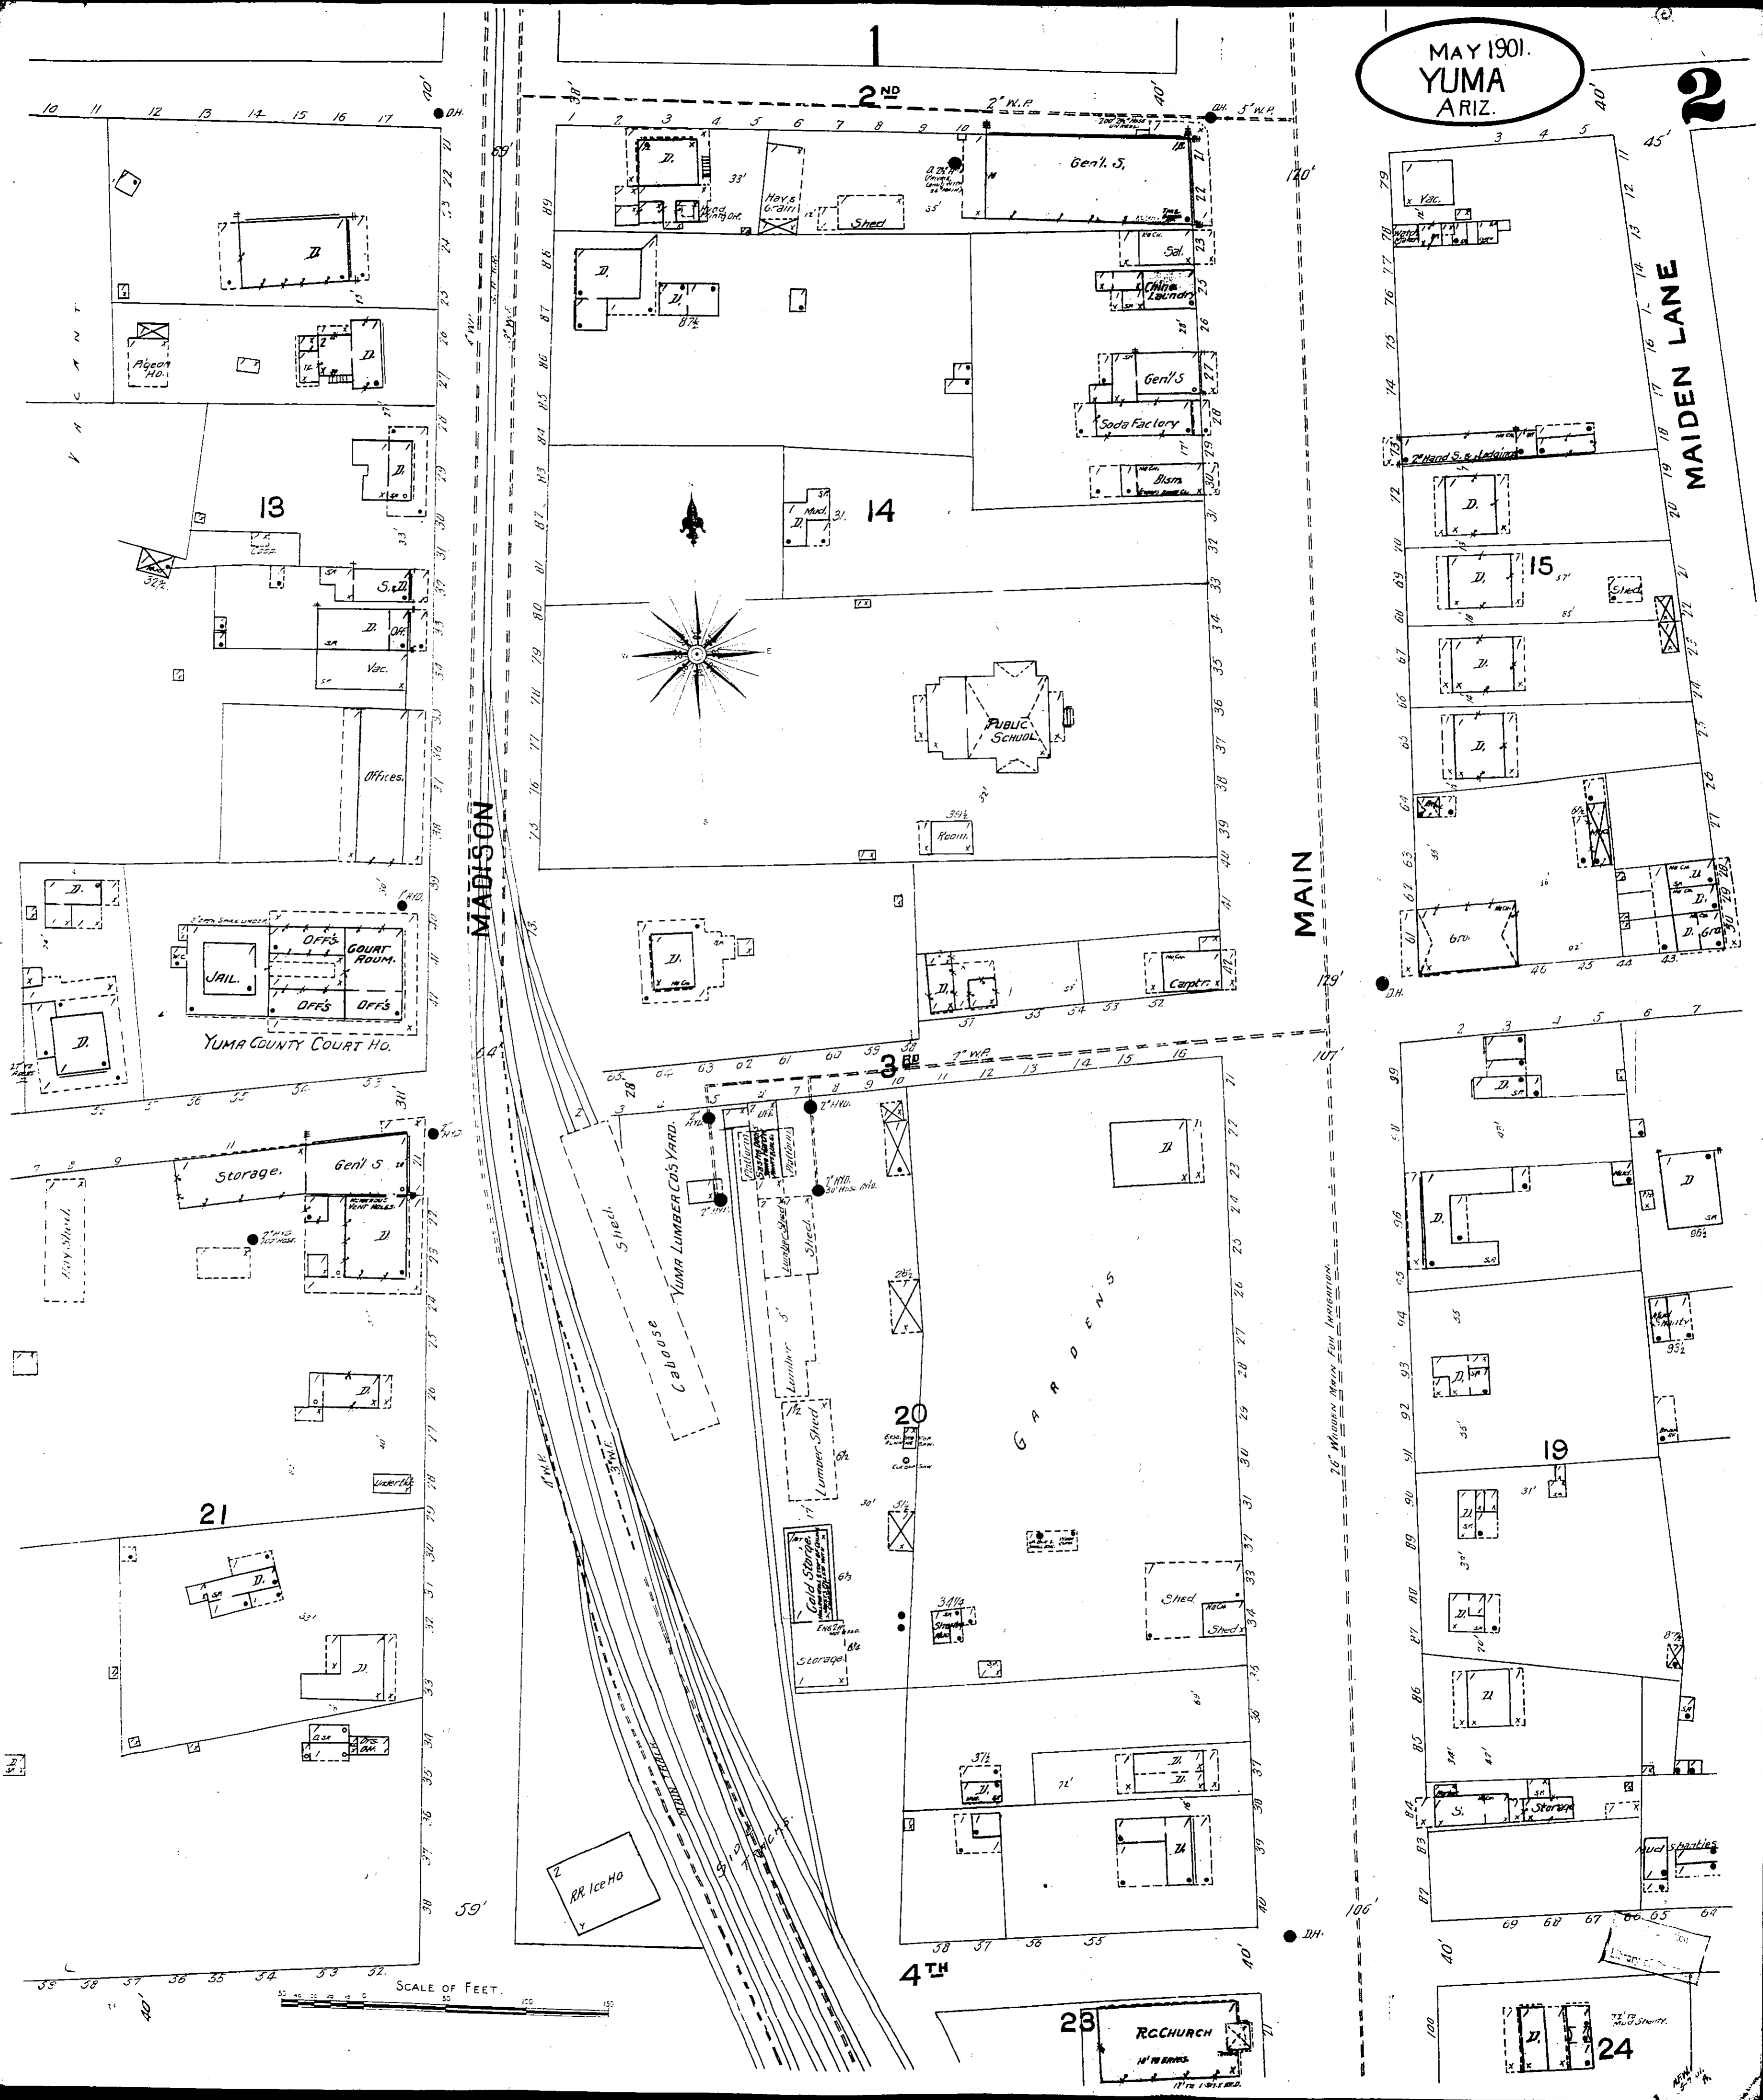

MAY 1901.
YUMA
ARIZ.

2

SCALE OF FEET.

MAIDEN LANE

MAIN

MADISON

4TH

RC CHURCH